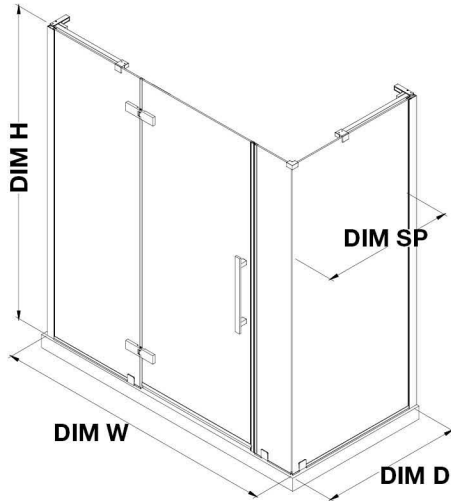

TA1372100

OVE DECORS ENDLESS TAMPA

66 15/16 TO 68 1/8 IN. W X 72 IN. H CORNER FRAMELESS HINGE
SHOWER DOOR IN CHROME

CONFIGURATION DIMENSIONS

DIM W* Min. 66 15/16 in **DIM SP** 31 in

Max. 68 1/8 in **DIM FP** 10 in

DIM D* 32 3/16 in **DIM DP** 24 in

DIM H 72 in **DIM IP** 31 in

DIM H2 72 in

DIM O 24 in

Please note: *Measurements for glass panel only, excludes shower base. OVE Decors reserves the right to update or modify the picture without prior notice for the purpose of product improvement, updated dimensions, and customer satisfaction.