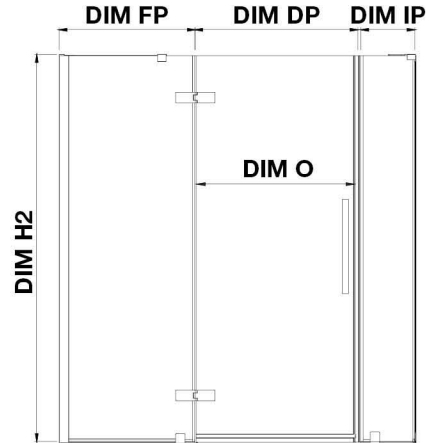

TA1372100

OVE DECORS ENDLESS TAMPA

66 15/16 TO 68 1/8 IN. W X 72 IN. H CORNER FRAMELESS HINGE
SHOWER DOOR IN CHROME

CONFIGURATION DIMENSIONS

DIM W* Min. 66 15/16 in **DIM SP** 31 in

Max. 68 1/8 in **DIM FP** 10 in

DIM D* 32 3/16 in **DIM DP** 24 in

DIM H 72 in **DIM IP** 31 in

DIM H2 72 in

DIM O 24 in

Please note: *Measurements for glass panel only, excludes shower base. OVE Decors reserves the right to update or modify the picture without prior notice for the purpose of product improvement, updated dimensions, and customer satisfaction.