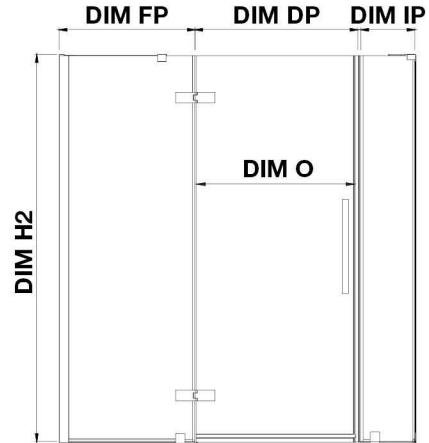

TA1362100

OVE DECORS ENDLESS TAMPA

64 15/16 TO 66 1/8 IN. W X 72 IN. H CORNER FRAMELESS HINGE
SHOWER DOOR IN CHROME

CONFIGURATION DIMENSIONS

DIM W* Min. 64 15/16 in **DIM SP** 31 in

Max. 66 1/8 in **DIM FP** 10 in

DIM D* 32 3/16 in **DIM DP** 24 in

DIM H 72 in **DIM IP** 29 in

DIM H2 72 in

DIM O 24 in

Please note: *Measurements for glass panel only, excludes shower base. OVE Decors reserves the right to update or modify the picture without prior notice for the purpose of product improvement, updated dimensions, and customer satisfaction.