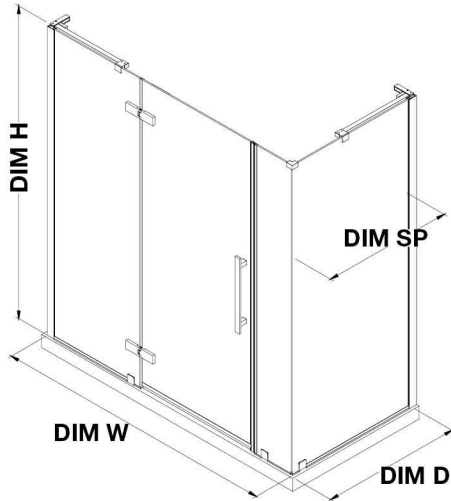

TA1362100

OVE DECORS ENDLESS TAMPA

64 15/16 TO 66 1/8 IN. W X 72 IN. H CORNER FRAMELESS HINGE
SHOWER DOOR IN CHROME

CONFIGURATION DIMENSIONS

DIM W* Min. 64 15/16 in **DIM SP** 31 in

Max. 66 1/8 in **DIM FP** 10 in

DIM D* 32 3/16 in **DIM DP** 24 in

DIM H 72 in **DIM IP** 29 in

DIM H2 72 in

DIM O 24 in

Please note: *Measurements for glass panel only, excludes shower base. OVE Decors reserves the right to update or modify the picture without prior notice for the purpose of product improvement, updated dimensions, and customer satisfaction.