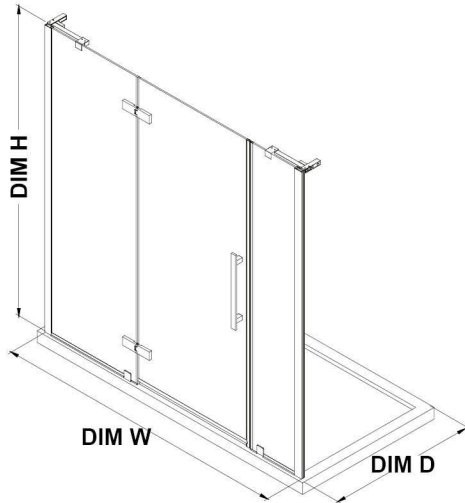

TA13301J0

OVE DECORS ENDLESS TAMPA

48 IN. W X 74 3/4 IN. H ALCOVE FRAMELESS HINGE SHOWER DOOR IN CHROME WITH BASE

CONFIGURATION DIMENSIONS

DIM W* Min. 45 11/16 in **DIM FP** 10 in

Max. 48 1/16 in **DIM DP** 24 in

DIM D* 34 in **DIM IP** 10 in

DIM H 74 3/4 in **DIM H2** 72 in

DIM O 24 in

Shower Base DIM

48x34x2 3/4 in.

Please note: *Measurements for glass panel only, excludes shower base. OVE Decors reserves the right to update or modify the picture without prior notice for the purpose of product improvement, updated dimensions, and customer satisfaction.