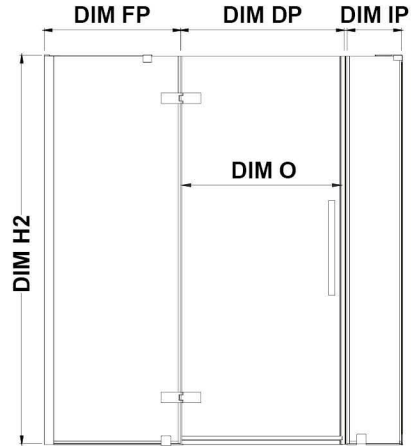

TA13301J0

OVE DECORS ENDLESS TAMPA

48 IN. W X 74 3/4 IN. H ALCOVE FRAMELESS HINGE SHOWER DOOR IN CHROME WITH BASE

CONFIGURATION DIMENSIONS

DIM W* Min. 45 11/16 in **DIM FP** 10 in

Max. 48 1/16 in **DIM DP** 24 in

DIM D* 34 in **DIM IP** 10 in

DIM H 74 3/4 in **DIM H2** 72 in

DIM O 24 in

Shower Base DIM

48x34x2 3/4 in.

Please note: *Measurements for glass panel only, excludes shower base. OVE Decors reserves the right to update or modify the picture without prior notice for the purpose of product improvement, updated dimensions, and customer satisfaction.