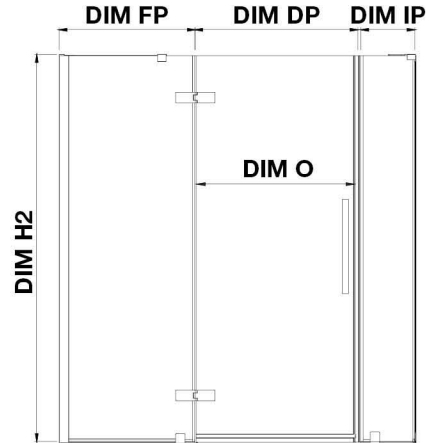

# OVE DECORS ENDLESS TAMPA

43 5/8 TO 44 13/16 IN. W X 72 IN. H CORNER FRAMELESS HINGE  
SHOWER DOOR IN CHROME

## CONFIGURATION DIMENSIONS

<b>DIM W*</b> Min. 43 5/8 in	<b>DIM SP</b> 31 in	<b>DIM H2</b> 72 in
Max. 44 13/16 in	<b>DIM FP</b> 10 in	<b>DIM O</b> 24 in
<b>DIM D*</b> 32 3/16 in	<b>DIM DP</b> 24 in	
<b>DIM H</b> 72 in	<b>DIM IP</b> 8 in	

Please note: \*Measurements for glass panel only, excludes shower base. OVE Decors reserves the right to update or modify the picture without prior notice for the purpose of product improvement, updated dimensions, and customer satisfaction.