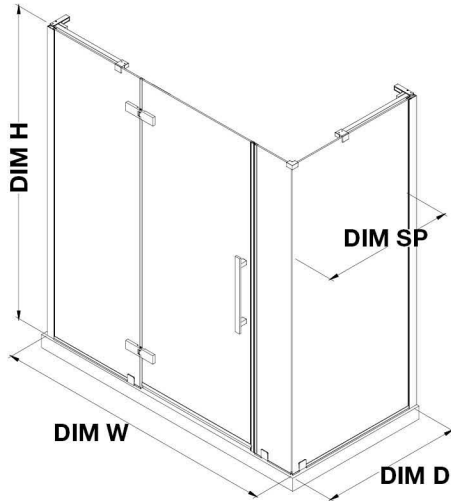

# OVE DECORS ENDLESS TAMPA

43 5/8 TO 44 13/16 IN. W X 72 IN. H CORNER FRAMELESS HINGE  
SHOWER DOOR IN CHROME

## CONFIGURATION DIMENSIONS

<b>DIM W*</b> Min. 43 5/8 in	<b>DIM SP</b> 31 in	<b>DIM H2</b> 72 in
Max. 44 13/16 in	<b>DIM FP</b> 10 in	<b>DIM O</b> 24 in
<b>DIM D*</b> 32 3/16 in	<b>DIM DP</b> 24 in	
<b>DIM H</b> 72 in	<b>DIM IP</b> 8 in	