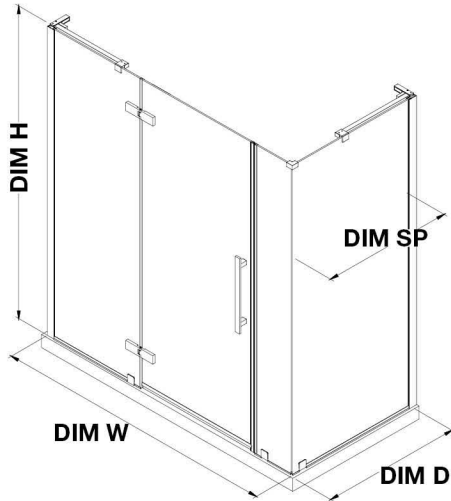

TA1311101

OVE DECORS ENDLESS TAMPA

41 5/8 TO 42 13/16 IN. W X 72 IN. H CORNER FRAMELESS HINGE SHOWER DOOR IN CHROME WITH SHELVES

CONFIGURATION DIMENSIONS

DIM W* Min. 41 5/8 in	DIM SP 29 in	DIM H2 72 in
Max. 42 13/16 in	DIM FP 10 in	DIM O 24 in
DIM D* 30 3/16 in	DIM DP 24 in	
DIM H 72 in	DIM IP 6 in	

Please note: *Measurements for glass panel only, excludes shower base. OVE Decors reserves the right to update or modify the picture without prior notice for the purpose of product improvement, updated dimensions, and customer satisfaction.