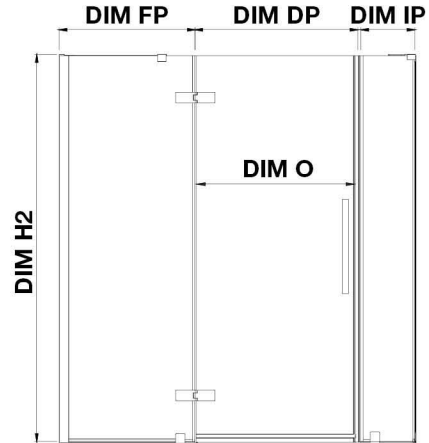

TA1311101

OVE DECORS ENDLESS TAMPA

41 5/8 TO 42 13/16 IN. W X 72 IN. H CORNER FRAMELESS HINGE SHOWER DOOR IN CHROME WITH SHELVES

CONFIGURATION DIMENSIONS

DIM W* Min. 41 5/8 in	DIM SP 29 in	DIM H2 72 in
Max. 42 13/16 in	DIM FP 10 in	DIM O 24 in
DIM D* 30 3/16 in	DIM DP 24 in	
DIM H 72 in	DIM IP 6 in	

Please note: *Measurements for glass panel only, excludes shower base. OVE Decors reserves the right to update or modify the picture without prior notice for the purpose of product improvement, updated dimensions, and customer satisfaction.