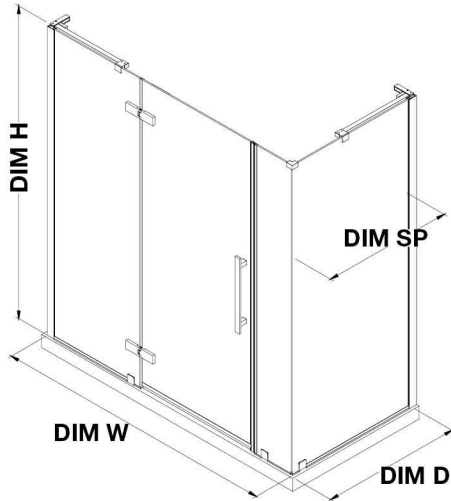

TA1311100

OVE DECORS ENDLESS TAMPA

41 5/8 TO 42 13/16 IN. W X 72 IN. H CORNER FRAMELESS HINGE
SHOWER DOOR IN CHROME

CONFIGURATION DIMENSIONS

DIM W* Min. 41 5/8 in	DIM SP 29 in	DIM H2 72 in
Max. 42 13/16 in	DIM FP 10 in	DIM O 24 in
DIM D* 30 3/16 in	DIM DP 24 in	
DIM H 72 in	DIM IP 6 in	

Please note: *Measurements for glass panel only, excludes shower base. OVE Decors reserves the right to update or modify the picture without prior notice for the purpose of product improvement, updated dimensions, and customer satisfaction.