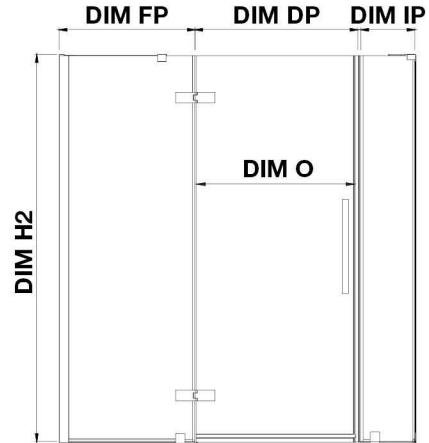

TA1311100

OVE DECORS ENDLESS TAMPA

41 5/8 TO 42 13/16 IN. W X 72 IN. H CORNER FRAMELESS HINGE
SHOWER DOOR IN CHROME

CONFIGURATION DIMENSIONS

DIM W* Min. 41 5/8 in	DIM SP 29 in	DIM H2 72 in
Max. 42 13/16 in	DIM FP 10 in	DIM O 24 in
DIM D* 30 3/16 in	DIM DP 24 in	
DIM H 72 in	DIM IP 6 in	

Please note: *Measurements for glass panel only, excludes shower base. OVE Decors reserves the right to update or modify the picture without prior notice for the purpose of product improvement, updated dimensions, and customer satisfaction.