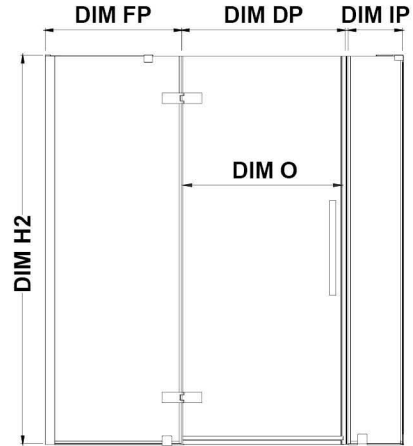

TA1310101

OVE DECORS ENDLESS TAMPA

41 11/16 TO 44 1/16 IN. W X 72 IN. H ALCOVE FRAMELESS HINGE
SHOWER DOOR IN CHROME WITH SHELVES

CONFIGURATION DIMENSIONS

DIM W* Min. 41 11/16 in **DIM FP** 10 in

DIM O 24 in

Max. 44 1/16 in **DIM DP** 24 in

DIM D* 11/16 in **DIM IP** 6 in

DIM H 72 in **DIM H2** 72 in

Please note: *Measurements for glass panel only, excludes shower base. OVE Decors reserves the right to update or modify the picture without prior notice for the purpose of product improvement, updated dimensions, and customer satisfaction.