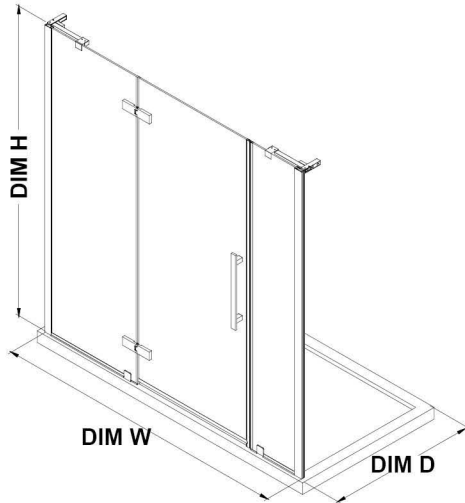

TA1310101

OVE DECORS ENDLESS TAMPA

41 11/16 TO 44 1/16 IN. W X 72 IN. H ALCOVE FRAMELESS HINGE
SHOWER DOOR IN CHROME WITH SHELVES

CONFIGURATION DIMENSIONS

DIM W* Min. 41 11/16 in **DIM FP** 10 in

DIM O 24 in

Max. 44 1/16 in **DIM DP** 24 in

DIM D* 11/16 in **DIM IP** 6 in

DIM H 72 in **DIM H2** 72 in

Please note: *Measurements for glass panel only, excludes shower base. OVE Decors reserves the right to update or modify the picture without prior notice for the purpose of product improvement, updated dimensions, and customer satisfaction.