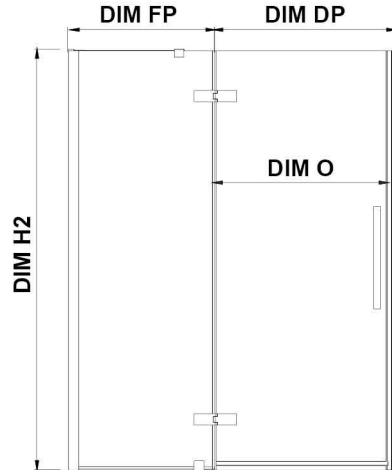

TA13011H1

OVE DECORS ENDLESS TAMPA

38 IN. W X 74 3/4 IN. H CORNER FRAMELESS HINGE SHOWER DOOR IN CHROME WITH BASE AND SHELVES

CONFIGURATION DIMENSIONS

DIM W* Min. 35 11/16 in **DIM SP** 29 in

Max. 36 7/8 in **DIM FP** 10 in

DIM D* 32 in **DIM DP** 24 in

DIM H 74 3/4 in **DIM H2** 72 in

DIM O 23 13/16 in

Shower Base DIM

38x32x2 3/4 in.

Please note: *Measurements for glass panel only, excludes shower base. OVE Decors reserves the right to update or modify the picture without prior notice for the purpose of product improvement, updated dimensions, and customer satisfaction.