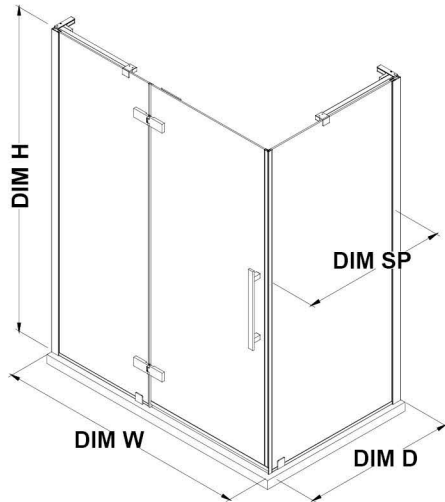

TA13011H1

OVE DECORS ENDLESS TAMPA

38 IN. W X 74 3/4 IN. H CORNER FRAMELESS HINGE SHOWER DOOR IN CHROME WITH BASE AND SHELVES

CONFIGURATION DIMENSIONS

DIM W* Min. 35 11/16 in **DIM SP** 29 in

Max. 36 7/8 in **DIM FP** 10 in

DIM D* 32 in **DIM DP** 24 in

DIM H 74 3/4 in **DIM H2** 72 in

DIM O 23 13/16 in

Shower Base DIM

38x32x2 3/4 in.

Please note: *Measurements for glass panel only, excludes shower base. OVE Decors reserves the right to update or modify the picture without prior notice for the purpose of product improvement, updated dimensions, and customer satisfaction.