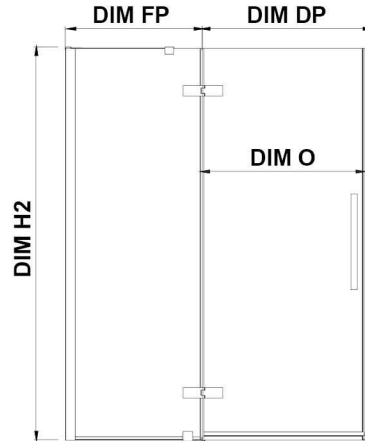

TA13001C1

OVE DECORS ENDLESS TAMPA

38 IN. W X 74 3/4 IN. H ALCOVE FRAMELESS HINGE SHOWER DOOR IN CHROME WITH BASE AND SHELVES

CONFIGURATION DIMENSIONS

DIM W* Min. 35 15/16 in **DIM FP** 10 in

Max. 37 11/16 in **DIM DP** 24 in

DIM D* 36 in **DIM H2** 72 in

DIM H 74 3/4 in **DIM O** 23 9/16 in

Shower Base DIM

38x36x2 3/4 in.

Please note: *Measurements for glass panel only, excludes shower base. OVE Decors reserves the right to update or modify the picture without prior notice for the purpose of product improvement, updated dimensions, and customer satisfaction.