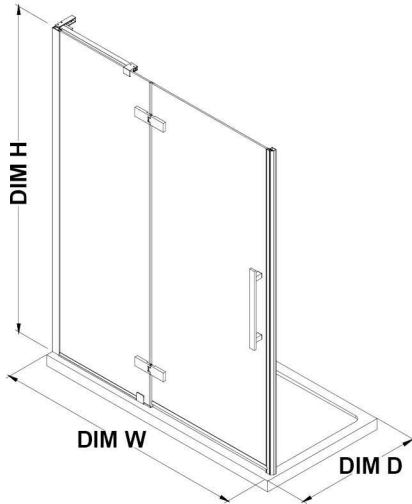

TA13001C1

OVE DECORS ENDLESS TAMPA

38 IN. W X 74 3/4 IN. H ALCOVE FRAMELESS HINGE SHOWER DOOR IN CHROME WITH BASE AND SHELVES

CONFIGURATION DIMENSIONS

DIM W* Min. 35 15/16 in **DIM FP** 10 in

Max. 37 11/16 in **DIM DP** 24 in

DIM D* 36 in **DIM H2** 72 in

DIM H 74 3/4 in **DIM O** 23 9/16 in

Shower Base DIM

38x36x2 3/4 in.

Please note: *Measurements for glass panel only, excludes shower base. OVE Decors reserves the right to update or modify the picture without prior notice for the purpose of product improvement, updated dimensions, and customer satisfaction.