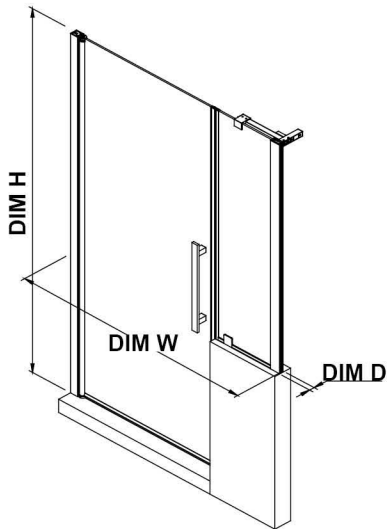

PA06B0100

OVE DECORS ENDLESS PASADENA

67 7/16 TO 69 7/16 IN. W X 72 IN. H BUTTRESS ALCOVE FRAMELESS PIVOT SHOWER DOOR IN CHROME

CONFIGURATION DIMENSIONS

DIM W* Min. 67 7/16 in	DIM DP 29 in	DIM F 38 in
Max. 69 7/16 in	DIM UI 36 in	
DIM D* 1 5/16 in	DIM O 29 7/16 in	
DIM H 72 in	DIM H2 34 in	

Please note: *Measurements for glass panel only, excludes shower base. OVE Decors reserves the right to update or modify the picture without prior notice for the purpose of product improvement, updated dimensions, and customer satisfaction.