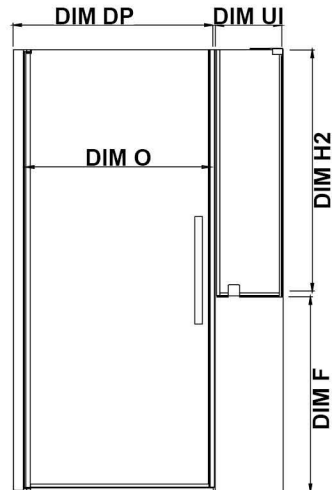

PA06B0100

OVE DECORS ENDLESS PASADENA

67 7/16 TO 69 7/16 IN. W X 72 IN. H BUTTRESS ALCOVE FRAMELESS PIVOT SHOWER DOOR IN CHROME

CONFIGURATION DIMENSIONS

DIM W* Min. 67 7/16 in	DIM DP 29 in	DIM F 38 in
Max. 69 7/16 in	DIM UI 36 in	
DIM D* 1 5/16 in	DIM O 29 7/16 in	
DIM H 72 in	DIM H2 34 in	

Please note: *Measurements for glass panel only, excludes shower base. OVE Decors reserves the right to update or modify the picture without prior notice for the purpose of product improvement, updated dimensions, and customer satisfaction.