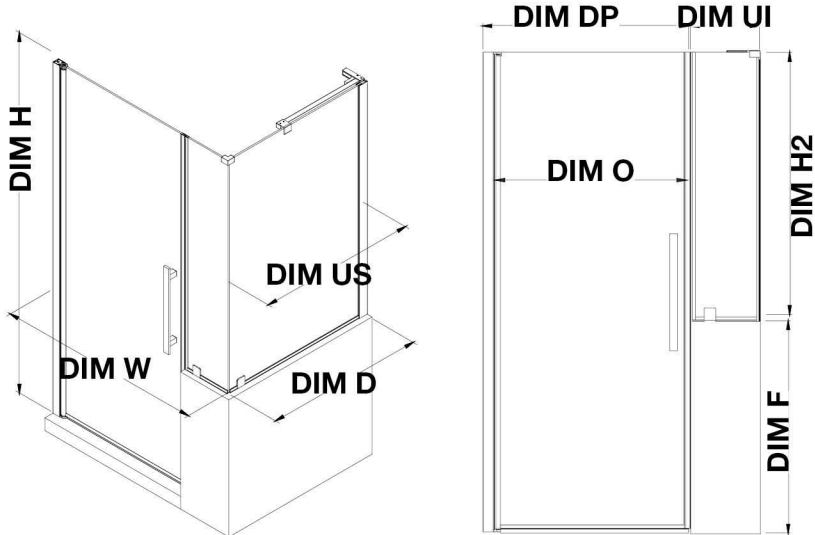

PA0695100

OVE DECORS ENDLESS PASADENA

56 3/16 IN. W X 72 IN. H BUTTRESS CORNER FRAMELESS PIVOT SHOWER DOOR IN CHROME

CONFIGURATION DIMENSIONS

DIM W* Min. 55 3/8 in	DIM US 36 in	DIM O 29 7/16 in
Max. 56 3/16 in	DIM DP 29 in	DIM F 38 in
DIM D* 36 13/16 in	DIM UI 24 in	
DIM H 72 in	DIM H2 34 in	

Please note: *Measurements for glass panel only, excludes shower base. OVE Decors reserves the right to update or modify the picture without prior notice for the purpose of product improvement, updated dimensions, and customer satisfaction.