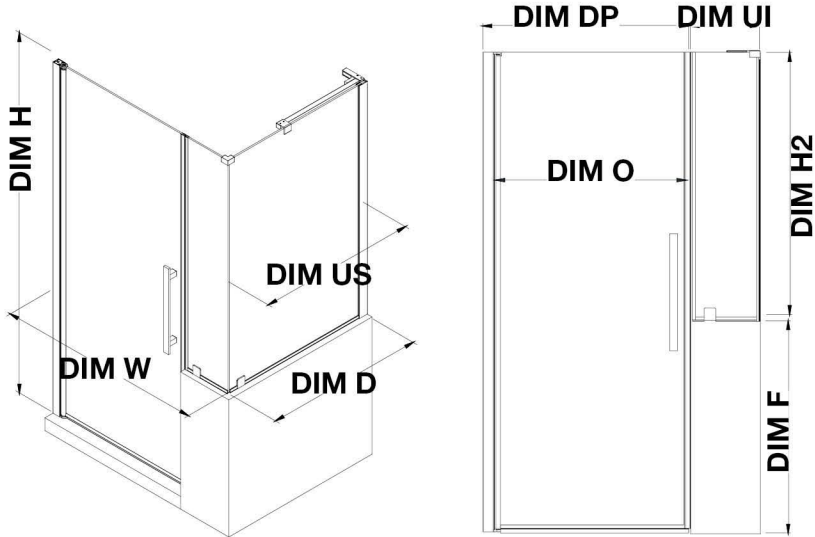

PA0694101

OVE DECORS ENDLESS PASADENA

56 3/16 IN. W X 72 IN. H BUTTRESS CORNER FRAMELESS PIVOT SHOWER DOOR IN CHROME WITH SHELVES

CONFIGURATION DIMENSIONS

DIM W* Min. 55 3/8 in	DIM US 30 in	DIM O 29 7/16 in
Max. 56 3/16 in	DIM DP 29 in	DIM F 38 in
DIM D* 30 13/16 in	DIM UI 24 in	
DIM H 72 in	DIM H2 34 in	

Please note: *Measurements for glass panel only, excludes shower base. OVE Decors reserves the right to update or modify the picture without prior notice for the purpose of product improvement, updated dimensions, and customer satisfaction.