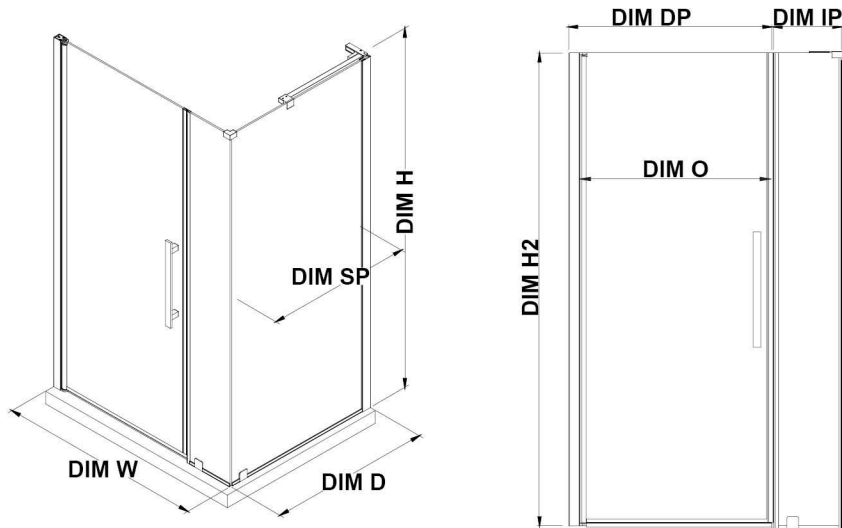

PA0673101

OVE DECORS ENDLESS PASADENA

62 5/8 TO 63 7/16 IN. W X 72 IN. H CORNER FRAMELESS PIVOT SHOWER
DOOR IN CHROME WITH SHELVES

CONFIGURATION DIMENSIONS

DIM W* Min. 62 5/8 in	DIM SP 33 in	DIM O 29 7/16 in
Max. 63 7/16 in	DIM DP 29 in	
DIM D* 34 1/2 in	DIM IP 31 in	
DIM H 72 in	DIM H2 72 in	

Please note: *Measurements for glass panel only, excludes shower base. OVE Decors reserves the right to update or modify the picture without prior notice for the purpose of product improvement, updated dimensions, and customer satisfaction.

Reversible Door