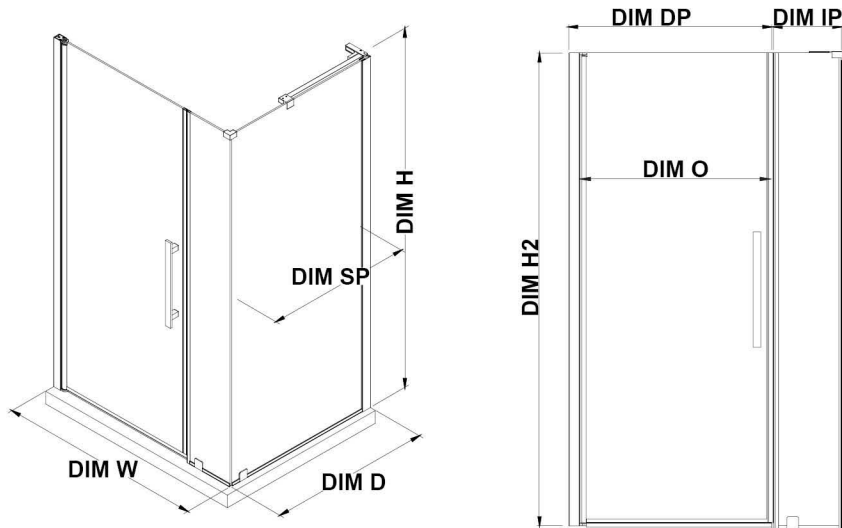

PA0672101

OVE DECORS ENDLESS PASADENA

62 5/8 TO 63 7/16 IN. W X 72 IN. H CORNER FRAMELESS PIVOT SHOWER
DOOR IN CHROME WITH SHELVES

CONFIGURATION DIMENSIONS

DIM W* Min. 62 5/8 in	DIM SP 31 in	DIM O 29 7/16 in
Max. 63 7/16 in	DIM DP 29 in	
DIM D* 32 1/2 in	DIM IP 31 in	
DIM H 72 in	DIM H2 72 in	

Please note: *Measurements for glass panel only, excludes shower base. OVE Decors reserves the right to update or modify the picture without prior notice for the purpose of product improvement, updated dimensions, and customer satisfaction.