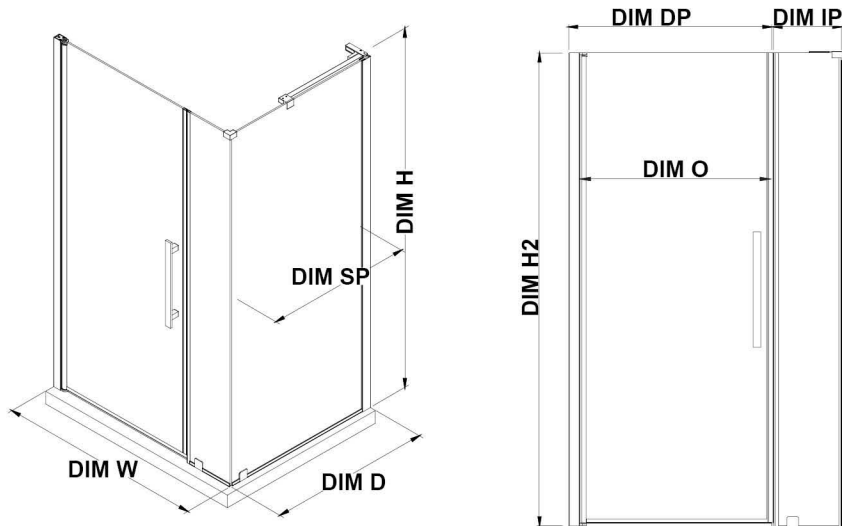

PA0672100

OVE DECORS ENDLESS PASADENA

62 5/8 TO 63 7/16 IN. W X 72 IN. H CORNER FRAMELESS PIVOT SHOWER
DOOR IN CHROME

CONFIGURATION DIMENSIONS

| | | |
|------------------------------|---------------------|-------------------------|
| DIM W* Min. 62 5/8 in | DIM SP 31 in | DIM O 29 7/16 in |
| Max. 63 7/16 in | DIM DP 29 in | |
| DIM D* 32 1/2 in | DIM IP 31 in | |
| DIM H 72 in | DIM H2 72 in | |

Please note: *Measurements for glass panel only, excludes shower base. OVE Decors reserves the right to update or modify the picture without prior notice for the purpose of product improvement, updated dimensions, and customer satisfaction.