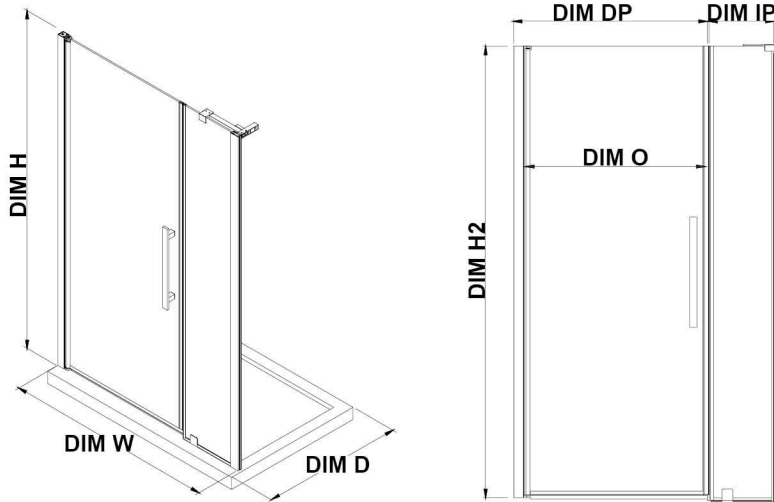

PA0670101

OVE DECORS ENDLESS PASADENA

62 3/4 TO 64 11/16 IN. W X 72 IN. H ALCOVE FRAMELESS PIVOT SHOWER
DOOR IN CHROME WITH SHELVES

CONFIGURATION DIMENSIONS

DIM W* Min. 62 3/4 in **DIM DP** 29 in

Max. 64 11/16 in **DIM IP** 31 in

DIM D* 1 5/16 in **DIM H2** 72 in

DIM H 72 in **DIM O** 29 7/16 in

Please note: *Measurements for glass panel only, excludes shower base. OVE Decors reserves the right to update or modify the picture without prior notice for the purpose of product improvement, updated dimensions, and customer satisfaction.