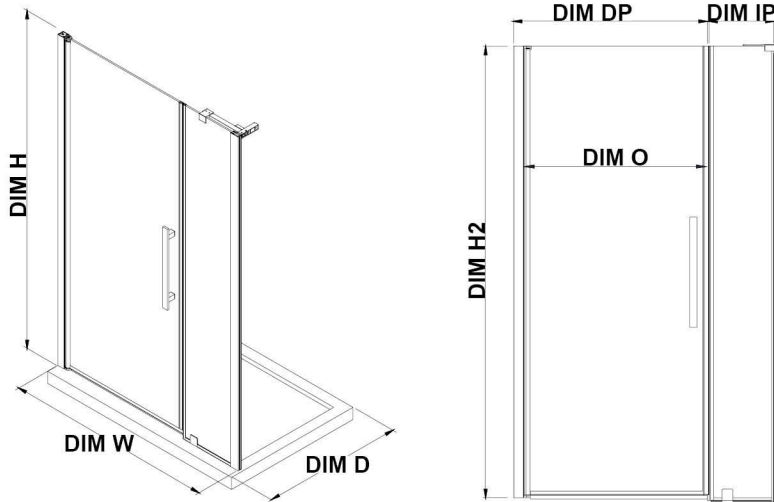

# OVE DECORS ENDLESS PASADENA

62 3/4 TO 64 11/16 IN. W X 72 IN. H ALCOVE FRAMELESS PIVOT SHOWER  
DOOR IN CHROME

## CONFIGURATION DIMENSIONS

**DIM W\*** Min. 62 3/4 in      **DIM DP** 29 in

Max. 64 11/16 in      **DIM IP** 31 in

**DIM D\*** 1 5/16 in      **DIM H2** 72 in

**DIM H** 72 in      **DIM O** 29 7/16 in

Please note: \*Measurements for glass panel only, excludes shower base. OVE Decors reserves the right to update or modify the picture without prior notice for the purpose of product improvement, updated dimensions, and customer satisfaction.