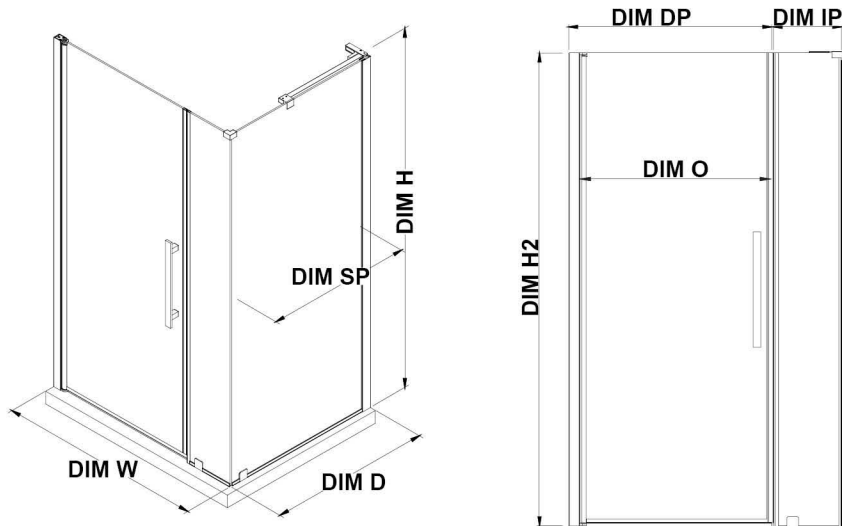

# OVE DECORS ENDLESS PASADENA

60 5/8 TO 61 7/16 IN. W X 72 IN. H CORNER FRAMELESS PIVOT SHOWER  
DOOR IN CHROME WITH SHELVES

## CONFIGURATION DIMENSIONS

|                              |                     |                         |
|------------------------------|---------------------|-------------------------|
| <b>DIM W*</b> Min. 60 5/8 in | <b>DIM SP</b> 29 in | <b>DIM O</b> 29 7/16 in |
| Max. 61 7/16 in              | <b>DIM DP</b> 29 in |                         |
| <b>DIM D*</b> 30 1/2 in      | <b>DIM IP</b> 29 in |                         |
| <b>DIM H</b> 72 in           | <b>DIM H2</b> 72 in |                         |

Please note: \*Measurements for glass panel only, excludes shower base. OVE Decors reserves the right to update or modify the picture without prior notice for the purpose of product improvement, updated dimensions, and customer satisfaction.