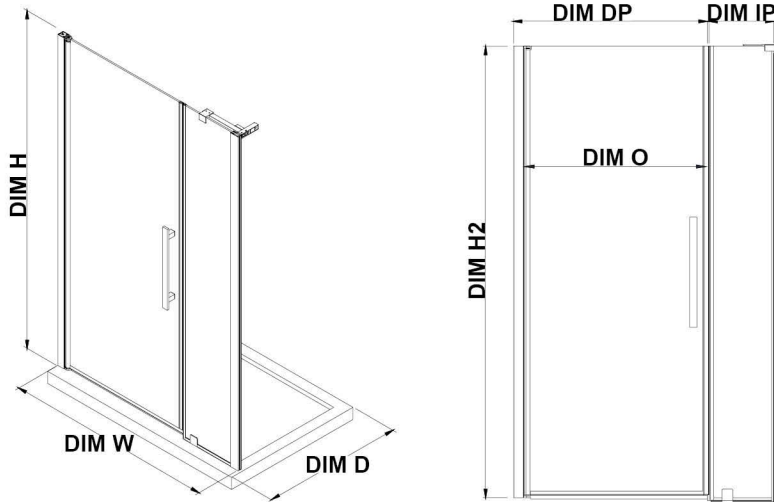

PA0660100

OVE DECORS ENDLESS PASADENA

60 11/16 TO 62 11/16 IN. W X 72 IN. H ALCOVE FRAMELESS PIVOT SHOWER DOOR IN CHROME

CONFIGURATION DIMENSIONS

DIM W* Min. 60 11/16 in **DIM DP** 29 in

Max. 62 11/16 in **DIM IP** 29 in

DIM D* 1 5/16 in **DIM H2** 72 in

DIM H 72 in **DIM O** 29 7/16 in

Please note: *Measurements for glass panel only, excludes shower base. OVE Decors reserves the right to update or modify the picture without prior notice for the purpose of product improvement, updated dimensions, and customer satisfaction.