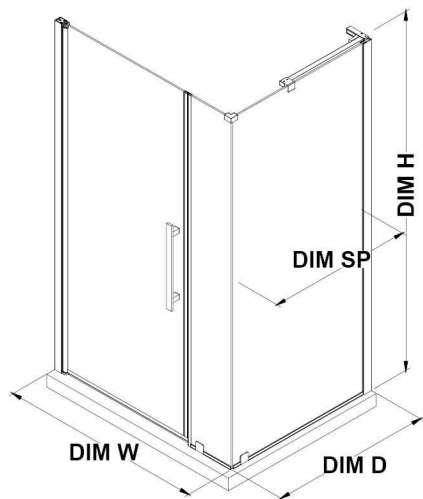

PA0653121

OVE DECORS ENDLESS PASADENA

48 IN. W X 74 3/4 IN. H CORNER FRAMELESS PIVOT SHOWER DOOR IN CHROME WITH BASE AND SHELVES

CONFIGURATION DIMENSIONS

DIM W* Min. 45 3/8 in
Max. 46 1/8 in

DIM D* 36 in

DIM H 74 3/4 in

DIM SP 33 in

DIM DP 29 in

DIM IP 14 in

DIM H2 72 in

DIM O 29 7/16 in

Shower Base DIM

48x36x2 3/4 in.

Please note: *Measurements for glass panel only, excludes shower base. OVE Decors reserves the right to update or modify the picture without prior notice for the purpose of product improvement, updated dimensions, and customer satisfaction.