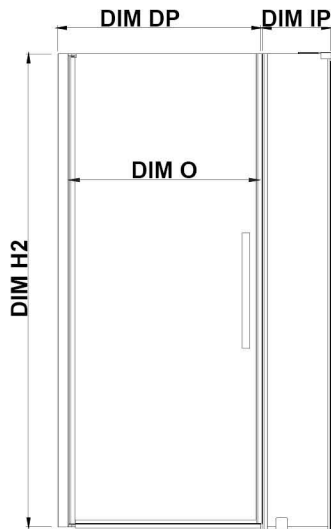

PA0653121

OVE DECORS ENDLESS PASADENA

48 IN. W X 74 3/4 IN. H CORNER FRAMELESS PIVOT SHOWER DOOR IN CHROME WITH BASE AND SHELVES

CONFIGURATION DIMENSIONS

DIM W* Min. 45 3/8 in
Max. 46 1/8 in

DIM D* 36 in

DIM H 74 3/4 in

DIM SP 33 in

DIM DP 29 in

DIM IP 14 in

DIM H2 72 in

DIM O 29 7/16 in

Shower Base DIM

48x36x2 3/4 in.

Please note: *Measurements for glass panel only, excludes shower base. OVE Decors reserves the right to update or modify the picture without prior notice for the purpose of product improvement, updated dimensions, and customer satisfaction.