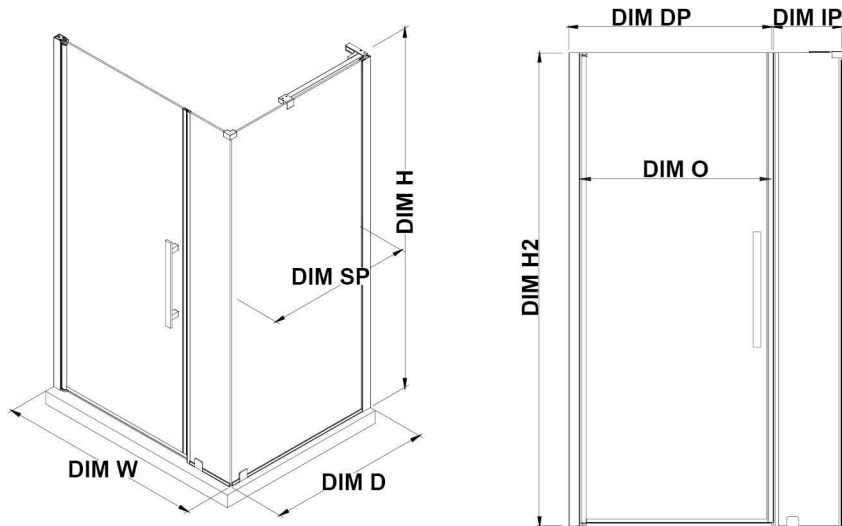

PA0653100

OVE DECORS ENDLESS PASADENA

45 3/8 TO 46 1/8 IN. W X 72 IN. H CORNER FRAMELESS PIVOT SHOWER
DOOR IN CHROME

CONFIGURATION DIMENSIONS

| | | |
|------------------------------|---------------------|-------------------------|
| DIM W* Min. 45 3/8 in | DIM SP 33 in | DIM O 29 7/16 in |
| Max. 46 1/8 in | DIM DP 29 in | |
| DIM D* 34 1/2 in | DIM IP 14 in | |
| DIM H 72 in | DIM H2 72 in | |

Please note: *Measurements for glass panel only, excludes shower base. OVE Decors reserves the right to update or modify the picture without prior notice for the purpose of product improvement, updated dimensions, and customer satisfaction.

Reversible Door