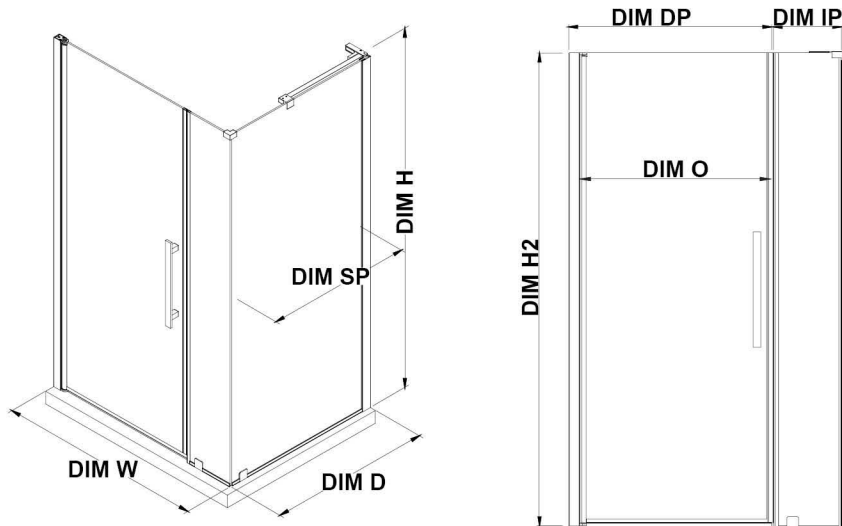

PA0652100

OVE DECORS ENDLESS PASADENA

45 3/8 TO 46 1/8 IN. W X 72 IN. H CORNER FRAMELESS PIVOT SHOWER
DOOR IN CHROME

CONFIGURATION DIMENSIONS

DIM W* Min. 45 3/8 in

Max. 46 1/8 in

DIM D* 32 1/2 in

DIM H 72 in

DIM SP 31 in

DIM DP 29 in

DIM IP 14 in

DIM H2 72 in

DIM O 29 7/16 in

Reversible Door

Please note: *Measurements for glass panel only, excludes shower base. OVE Decors reserves the right to update or modify the picture without prior notice for the purpose of product improvement, updated dimensions, and customer satisfaction.