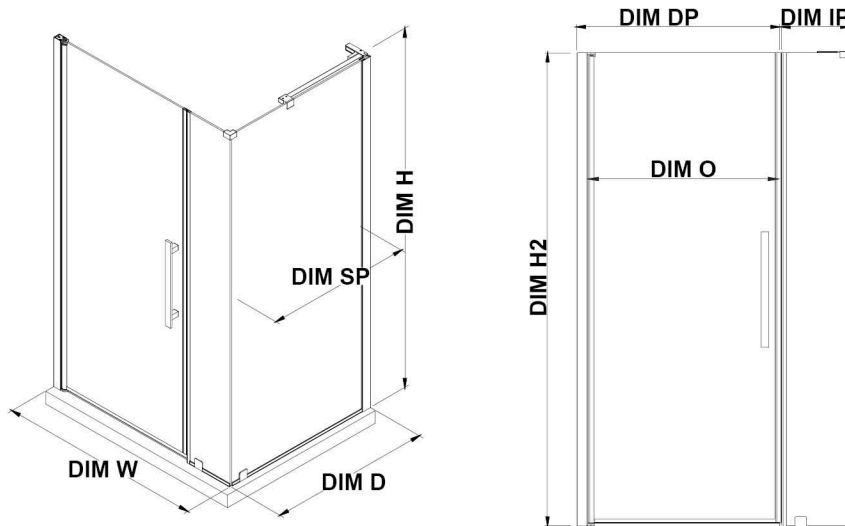

PA0651171

OVE DECORS ENDLESS PASADENA

48 IN. W X 74 3/4 IN. H CORNER FRAMELESS PIVOT SHOWER DOOR IN CHROME WITH BASE AND SHELVES

CONFIGURATION DIMENSIONS

DIM W* Min. 45 3/8 in
Max. 46 1/8 in

DIM D* 32 in

DIM H 74 3/4 in

DIM SP 29 in

DIM DP 29 in

DIM IP 14 in

DIM H2 72 in

DIM O 29 7/16 in

Shower Base DIM

48x32x2 3/4 in.

Reversible Door

Please note: *Measurements for glass panel only, excludes shower base. OVE Decors reserves the right to update or modify the picture without prior notice for the purpose of product improvement, updated dimensions, and customer satisfaction.