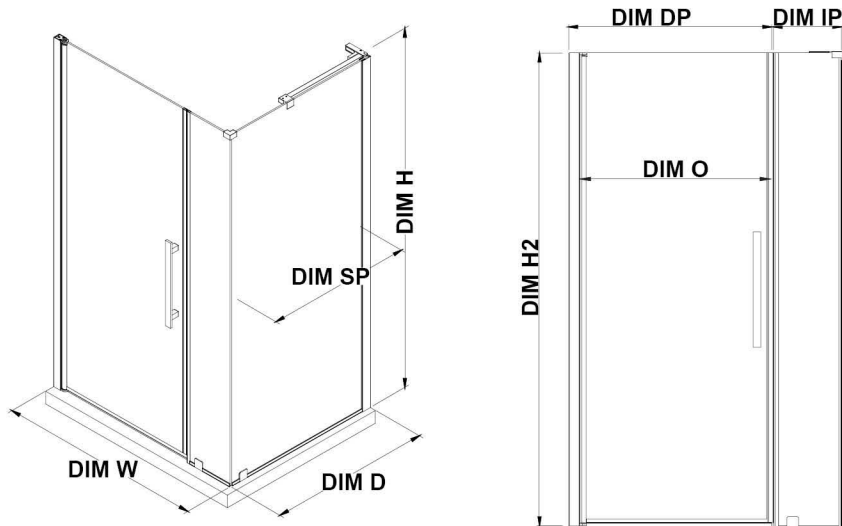

# OVE DECORS ENDLESS PASADENA

45 3/8 TO 46 1/8 IN. W X 72 IN. H CORNER FRAMELESS PIVOT SHOWER  
DOOR IN CHROME

## CONFIGURATION DIMENSIONS

**DIM W\*** Min. 45 3/8 in

Max. 46 1/8 in

**DIM D\*** 30 1/2 in

**DIM H** 72 in

**DIM SP** 29 in

**DIM DP** 29 in

**DIM IP** 14 in

**DIM H2** 72 in

**DIM O** 29 7/16 in

Reversible Door

Please note: \*Measurements for glass panel only, excludes shower base. OVE Decors reserves the right to update or modify the picture without prior notice for the purpose of product improvement, updated dimensions, and customer satisfaction.