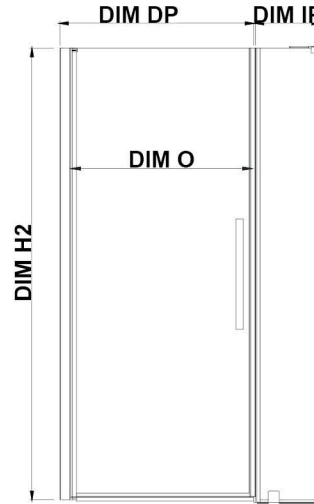

# OVE DECORS ENDLESS PASADENA

48 IN. W X 74 3/4 IN. H ALCOVE FRAMELESS PIVOT SHOWER DOOR IN CHROME WITH BASE AND SHELVES

## CONFIGURATION DIMENSIONS

**DIM W\*** Min. 45 7/16 in  
Max. 47 3/8 in

**DIM DP** 29 in

**DIM IP** 14 in

**DIM D\*** 34 in

**DIM H2** 72 in

**DIM H** 74 3/4 in

**DIM O** 29 7/16 in

**Shower Base DIM**

48x34x2 3/4 in.

Please note: \*Measurements for glass panel only, excludes shower base. OVE Decors reserves the right to update or modify the picture without prior notice for the purpose of product improvement, updated dimensions, and customer satisfaction.