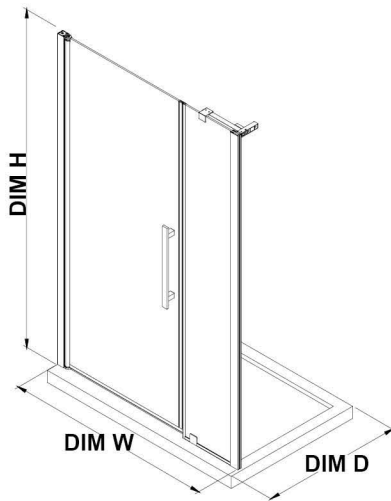

# OVE DECORS ENDLESS PASADENA

48 IN. W X 74 3/4 IN. H ALCOVE FRAMELESS PIVOT SHOWER DOOR IN CHROME WITH BASE AND SHELVES

## CONFIGURATION DIMENSIONS

**DIM W\*** Min. 45 7/16 in  
Max. 47 3/8 in

**DIM DP** 29 in

**DIM IP** 14 in

**DIM D\*** 34 in

**DIM H2** 72 in

**DIM H** 74 3/4 in

**DIM O** 29 7/16 in

**Shower Base DIM**

48x34x2 3/4 in.

Please note: \*Measurements for glass panel only, excludes shower base. OVE Decors reserves the right to update or modify the picture without prior notice for the purpose of product improvement, updated dimensions, and customer satisfaction.