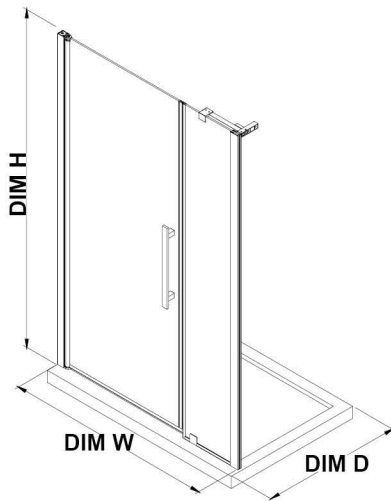

# OVE DECORS ENDLESS PASADENA

48 IN. W X 74 3/4 IN. H ALCOVE FRAMELESS PIVOT SHOWER DOOR IN CHROME WITH BASE

## CONFIGURATION DIMENSIONS

**DIM W\*** Min. 45 7/16 in  
Max. 47 3/8 in

**DIM D\*** 34 in

**DIM H** 74 3/4 in

**DIM DP** 29 in

**DIM IP** 14 in

**DIM H2** 72 in

**DIM O** 29 7/16 in

**Shower Base DIM**

48x34x2 3/4 in.

Please note: \*Measurements for glass panel only, excludes shower base. OVE Decors reserves the right to update or modify the picture without prior notice for the purpose of product improvement, updated dimensions, and customer satisfaction.