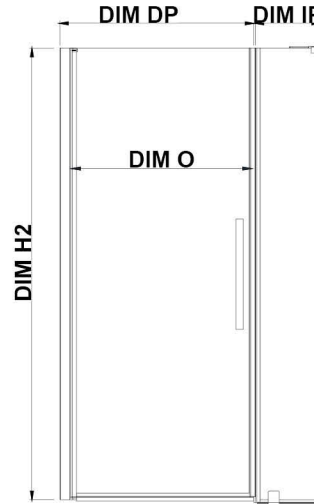

# OVE DECORS ENDLESS PASADENA

48 IN. W X 74 3/4 IN. H ALCOVE FRAMELESS PIVOT SHOWER DOOR IN CHROME WITH BASE

## CONFIGURATION DIMENSIONS

**DIM W\*** Min. 45 7/16 in  
Max. 47 3/8 in

**DIM D\*** 34 in

**DIM H** 74 3/4 in

**DIM DP** 29 in

**DIM IP** 14 in

**DIM H2** 72 in

**DIM O** 29 7/16 in

**Shower Base DIM**

48x34x2 3/4 in.

Please note: \*Measurements for glass panel only, excludes shower base. OVE Decors reserves the right to update or modify the picture without prior notice for the purpose of product improvement, updated dimensions, and customer satisfaction.