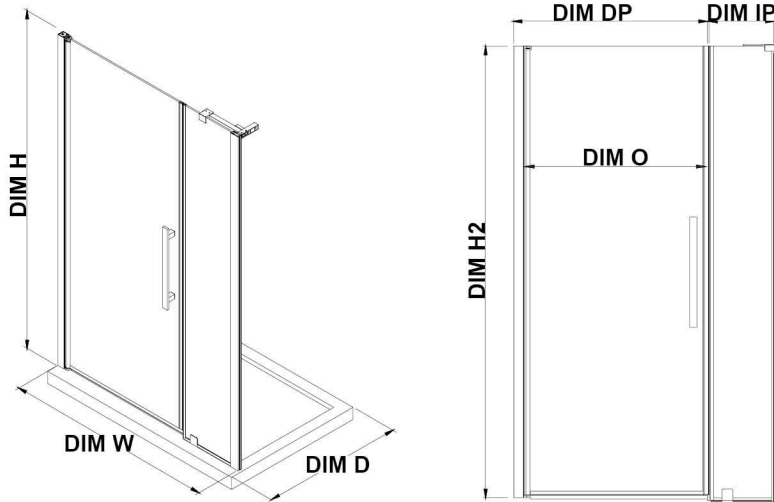

PA0640100

OVE DECORS ENDLESS PASADENA

43 7/16 TO 45 3/8 IN. W X 72 IN. H ALCOVE FRAMELESS PIVOT SHOWER
DOOR IN CHROME

CONFIGURATION DIMENSIONS

DIM W*	Min. 43 7/16 in	DIM DP	29 in
	Max. 45 3/8 in	DIM IP	12 in
DIM D*	1 5/16 in	DIM H2	72 in
DIM H	72 in	DIM O	29 7/16 in

Please note: *Measurements for glass panel only, excludes shower base. OVE Decors reserves the right to update or modify the picture without prior notice for the purpose of product improvement, updated dimensions, and customer satisfaction.