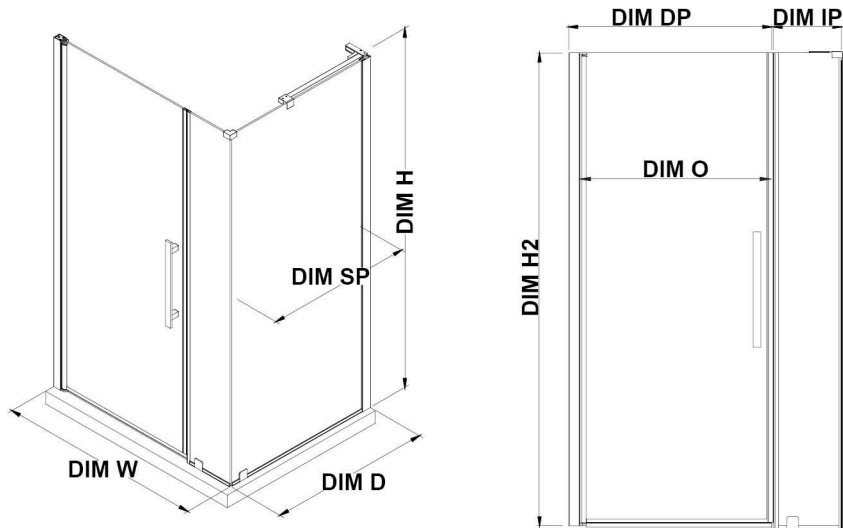

# OVE DECORS ENDLESS PASADENA

41 5/16 TO 42 1/8 IN. W X 72 IN. H CORNER FRAMELESS PIVOT SHOWER  
DOOR IN CHROME

## CONFIGURATION DIMENSIONS

**DIM W\*** Min. 41 5/16 in

Max. 42 1/8 in

**DIM D\*** 34 1/2 in

**DIM H** 72 in

**DIM SP** 33 in

**DIM DP** 29 in

**DIM IP** 10 in

**DIM H2** 72 in

**DIM O** 29 7/16 in

Reversible Door

Please note: \*Measurements for glass panel only, excludes shower base. OVE Decors reserves the right to update or modify the picture without prior notice for the purpose of product improvement, updated dimensions, and customer satisfaction.