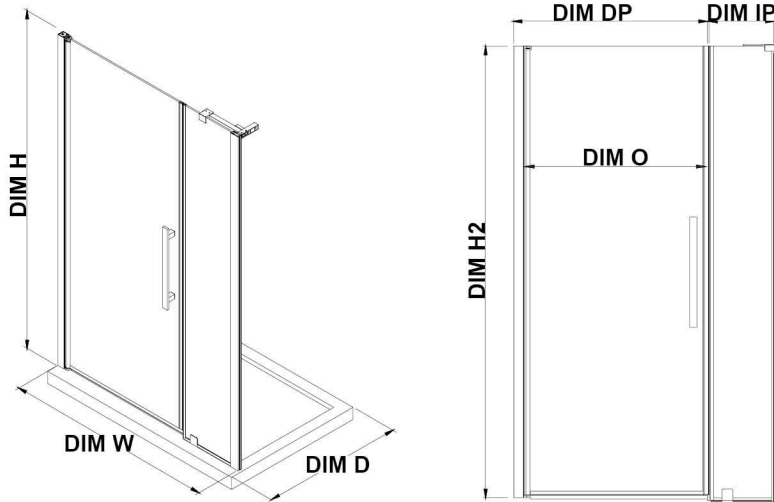

PA0630100

OVE DECORS ENDLESS PASADENA

41 7/16 TO 43 3/8 IN. W X 72 IN. H ALCOVE FRAMELESS PIVOT SHOWER
DOOR IN CHROME

CONFIGURATION DIMENSIONS

DIM W*	Min. 41 7/16 in	DIM DP	29 in
	Max. 43 3/8 in	DIM IP	10 in
DIM D*	1 5/16 in	DIM H2	72 in
DIM H	72 in	DIM O	29 7/16 in

Please note: *Measurements for glass panel only, excludes shower base. OVE Decors reserves the right to update or modify the picture without prior notice for the purpose of product improvement, updated dimensions, and customer satisfaction.