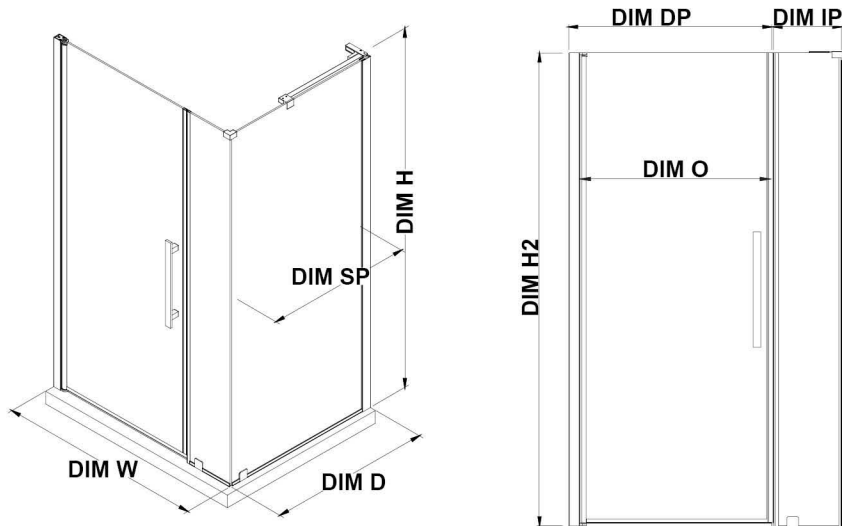

PA0623101

OVE DECORS ENDLESS PASADENA

39 5/16 TO 40 1/8 IN. W X 72 IN. H CORNER FRAMELESS PIVOT SHOWER
DOOR IN CHROME WITH SHELVES

CONFIGURATION DIMENSIONS

DIM W* Min. 39 5/16 in

Max. 40 1/8 in

DIM D* 34 1/2 in

DIM H 72 in

DIM SP 33 in

DIM DP 29 in

DIM IP 8 in

DIM H2 72 in

DIM O 29 7/16 in

Reversible Door

Please note: *Measurements for glass panel only, excludes shower base. OVE Decors reserves the right to update or modify the picture without prior notice for the purpose of product improvement, updated dimensions, and customer satisfaction.