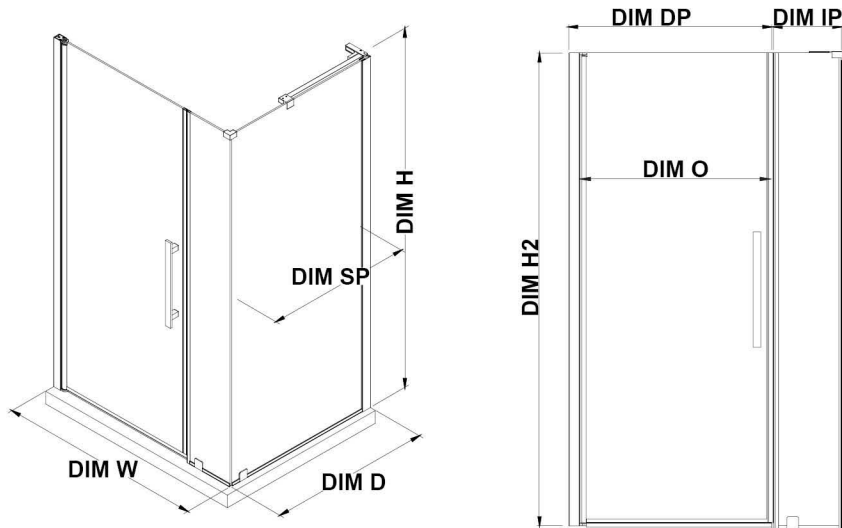

PA0613100

OVE DECORS ENDLESS PASADENA

37 5/16 TO 38 1/8 IN. W X 72 IN. H CORNER FRAMELESS PIVOT SHOWER
DOOR IN CHROME

CONFIGURATION DIMENSIONS

DIM W* Min. 37 5/16 in

Max. 38 1/8 in

DIM D* 34 1/2 in

DIM H 72 in

DIM SP 33 in

DIM DP 29 in

DIM IP 6 in

DIM H2 72 in

DIM O 29 7/16 in

Reversible Door

Please note: *Measurements for glass panel only, excludes shower base. OVE Decors reserves the right to update or modify the picture without prior notice for the purpose of product improvement, updated dimensions, and customer satisfaction.