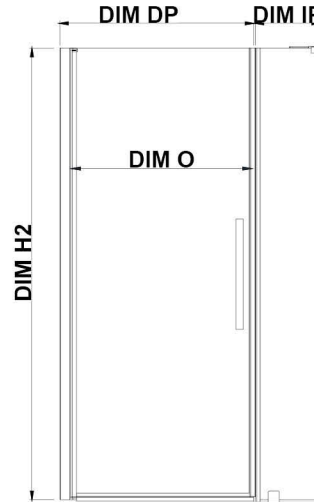

PA0610110

OVE DECORS ENDLESS PASADENA

40 IN. W X 74 3/4 IN. H ALCOVE FRAMELESS PIVOT SHOWER DOOR IN CHROME WITH BASE

CONFIGURATION DIMENSIONS

DIM W* Min. 37 3/8 in
Max. 39 3/8 in

DIM D* 32 in

DIM H 74 3/4 in

DIM DP 29 in

DIM IP 6 in

DIM H2 72 in

DIM O 29 7/16 in

Shower Base DIM

40x32x2 3/4 in.

Please note: *Measurements for glass panel only, excludes shower base. OVE Decors reserves the right to update or modify the picture without prior notice for the purpose of product improvement, updated dimensions, and customer satisfaction.