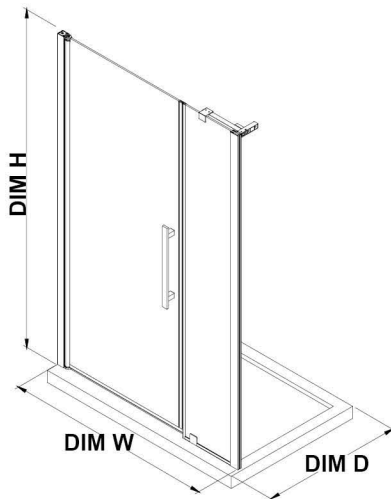

PA0610110

OVE DECORS ENDLESS PASADENA

40 IN. W X 74 3/4 IN. H ALCOVE FRAMELESS PIVOT SHOWER DOOR IN CHROME WITH BASE

CONFIGURATION DIMENSIONS

DIM W* Min. 37 3/8 in
Max. 39 3/8 in

DIM D* 32 in

DIM H 74 3/4 in

DIM DP 29 in

DIM IP 6 in

DIM H2 72 in

DIM O 29 7/16 in

Shower Base DIM

40x32x2 3/4 in.

Please note: *Measurements for glass panel only, excludes shower base. OVE Decors reserves the right to update or modify the picture without prior notice for the purpose of product improvement, updated dimensions, and customer satisfaction.