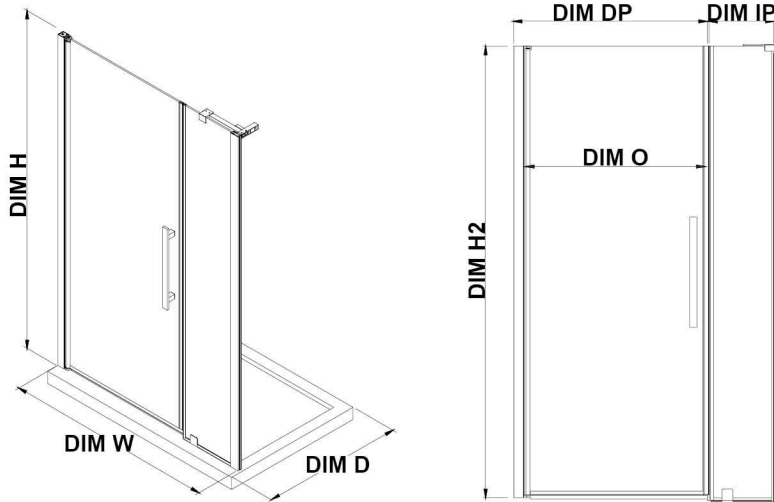

# OVE DECORS ENDLESS PASADENA

37 3/8 TO 39 3/8 IN. W X 72 IN. H ALCOVE FRAMELESS PIVOT SHOWER  
DOOR IN CHROME

## CONFIGURATION DIMENSIONS

<b>DIM W*</b>	Min. 37 3/8 in	<b>DIM DP</b>	29 in
	Max. 39 3/8 in	<b>DIM IP</b>	6 in
<b>DIM D*</b>	1 5/16 in	<b>DIM H2</b>	72 in
<b>DIM H</b>	72 in	<b>DIM O</b>	29 7/16 in

Please note: \*Measurements for glass panel only, excludes shower base. OVE Decors reserves the right to update or modify the picture without prior notice for the purpose of product improvement, updated dimensions, and customer satisfaction.