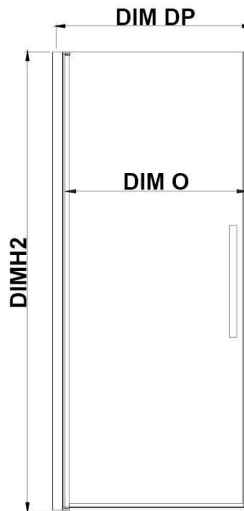

PA0603100

OVE DECORS ENDLESS PASADENA

31 3/8 TO 32 3/16 IN. W X 72 IN. H CORNER FRAMELESS PIVOT SHOWER
DOOR IN CHROME

CONFIGURATION DIMENSIONS

DIM W*	Min. 31 3/8 in	DIM SP	33 in
	Max. 32 3/16 in	DIM DP	29 in
DIM D*	34 1/2 in	DIM H2	72 in
DIM H	72 in	DIM O	29 1/4 in

Please note: *Measurements for glass panel only, excludes shower base. OVE Decors reserves the right to update or modify the picture without prior notice for the purpose of product improvement, updated dimensions, and customer satisfaction.