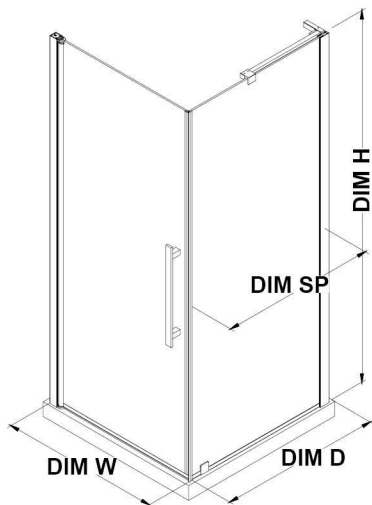

PA0603100

OVE DECORS ENDLESS PASADENA

31 3/8 TO 32 3/16 IN. W X 72 IN. H CORNER FRAMELESS PIVOT SHOWER
DOOR IN CHROME

CONFIGURATION DIMENSIONS

DIM W*	Min. 31 3/8 in	DIM SP	33 in
	Max. 32 3/16 in	DIM DP	29 in
DIM D*	34 1/2 in	DIM H2	72 in
DIM H	72 in	DIM O	29 1/4 in

Please note: *Measurements for glass panel only, excludes shower base. OVE Decors reserves the right to update or modify the picture without prior notice for the purpose of product improvement, updated dimensions, and customer satisfaction.