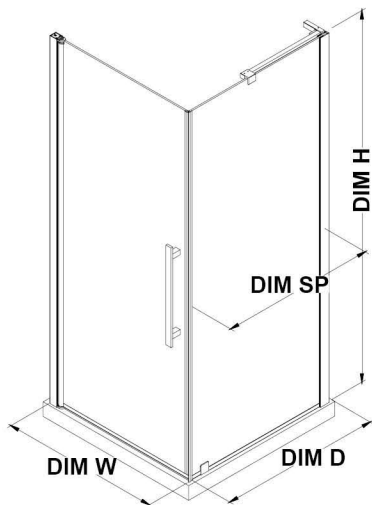

# OVE DECORS ENDLESS PASADENA

31 3/8 TO 32 3/16 IN. W X 72 IN. H CORNER FRAMELESS PIVOT SHOWER  
DOOR IN CHROME WITH SHELVES

## CONFIGURATION DIMENSIONS

<b>DIM W*</b> Min. 31 3/8 in	<b>DIM SP</b> 31 in
Max. 32 3/16 in	<b>DIM DP</b> 29 in
<b>DIM D*</b> 32 1/2 in	<b>DIM H2</b> 72 in
<b>DIM H</b> 72 in	<b>DIM O</b> 29 1/4 in

Please note: \*Measurements for glass panel only, excludes shower base. OVE Decors reserves the right to update or modify the picture without prior notice for the purpose of product improvement, updated dimensions, and customer satisfaction.