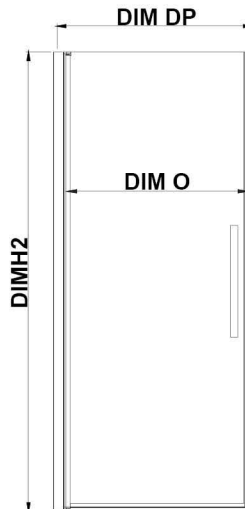

# OVE DECORS ENDLESS PASADENA

31 3/8 TO 32 3/16 IN. W X 72 IN. H CORNER FRAMELESS PIVOT SHOWER  
DOOR IN CHROME WITH SHELVES

## CONFIGURATION DIMENSIONS

<b>DIM W*</b> Min. 31 3/8 in	<b>DIM SP</b> 31 in
Max. 32 3/16 in	<b>DIM DP</b> 29 in
<b>DIM D*</b> 32 1/2 in	<b>DIM H2</b> 72 in
<b>DIM H</b> 72 in	<b>DIM O</b> 29 1/4 in

Please note: \*Measurements for glass panel only, excludes shower base. OVE Decors reserves the right to update or modify the picture without prior notice for the purpose of product improvement, updated dimensions, and customer satisfaction.