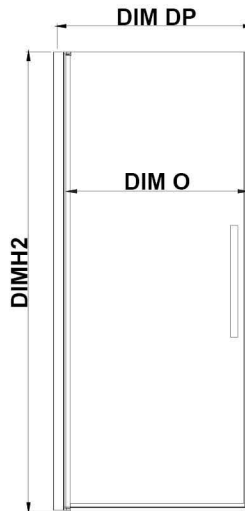

PA0602100

OVE DECORS ENDLESS PASADENA

31 3/8 TO 32 3/16 IN. W X 72 IN. H CORNER FRAMELESS PIVOT SHOWER
DOOR IN CHROME

CONFIGURATION DIMENSIONS

DIM W* Min. 31 3/8 in	DIM SP 31 in
Max. 32 3/16 in	DIM DP 29 in
DIM D* 32 1/2 in	DIM H2 72 in
DIM H 72 in	DIM O 29 1/4 in

Please note: *Measurements for glass panel only, excludes shower base. OVE Decors reserves the right to update or modify the picture without prior notice for the purpose of product improvement, updated dimensions, and customer satisfaction.