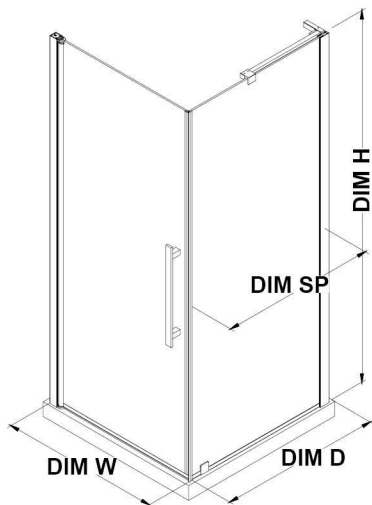

PA0602100

OVE DECORS ENDLESS PASADENA

31 3/8 TO 32 3/16 IN. W X 72 IN. H CORNER FRAMELESS PIVOT SHOWER
DOOR IN CHROME

CONFIGURATION DIMENSIONS

DIM W* Min. 31 3/8 in	DIM SP 31 in
Max. 32 3/16 in	DIM DP 29 in
DIM D* 32 1/2 in	DIM H2 72 in
DIM H 72 in	DIM O 29 1/4 in

Please note: *Measurements for glass panel only, excludes shower base. OVE Decors reserves the right to update or modify the picture without prior notice for the purpose of product improvement, updated dimensions, and customer satisfaction.