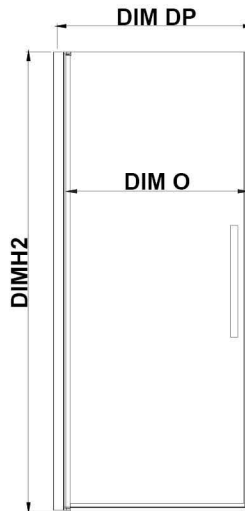

# OVE DECORS ENDLESS PASADENA

31 3/8 TO 32 3/16 IN. W X 72 IN. H CORNER FRAMELESS PIVOT SHOWER  
DOOR IN CHROME WITH SHELVES

## CONFIGURATION DIMENSIONS

<b>DIM W*</b> Min. 31 3/8 in	<b>DIM SP</b> 29 in
Max. 32 3/16 in	<b>DIM DP</b> 29 in
<b>DIM D*</b> 30 1/2 in	<b>DIM H2</b> 72 in
<b>DIM H</b> 72 in	<b>DIM O</b> 29 1/4 in

Please note: \*Measurements for glass panel only, excludes shower base. OVE Decors reserves the right to update or modify the picture without prior notice for the purpose of product improvement, updated dimensions, and customer satisfaction.