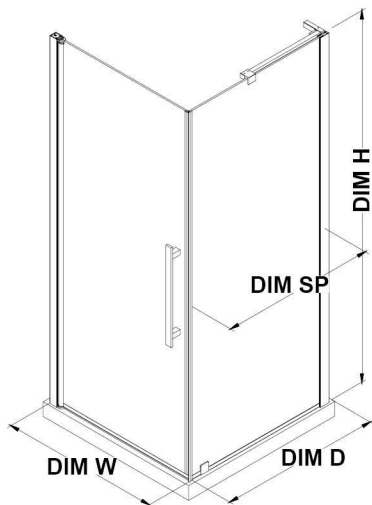

# OVE DECORS ENDLESS PASADENA

31 3/8 TO 32 3/16 IN. W X 72 IN. H CORNER FRAMELESS PIVOT SHOWER  
DOOR IN CHROME WITH SHELVES

## CONFIGURATION DIMENSIONS

<b>DIM W*</b> Min. 31 3/8 in	<b>DIM SP</b> 29 in
Max. 32 3/16 in	<b>DIM DP</b> 29 in
<b>DIM D*</b> 30 1/2 in	<b>DIM H2</b> 72 in
<b>DIM H</b> 72 in	<b>DIM O</b> 29 1/4 in

Please note: \*Measurements for glass panel only, excludes shower base. OVE Decors reserves the right to update or modify the picture without prior notice for the purpose of product improvement, updated dimensions, and customer satisfaction.