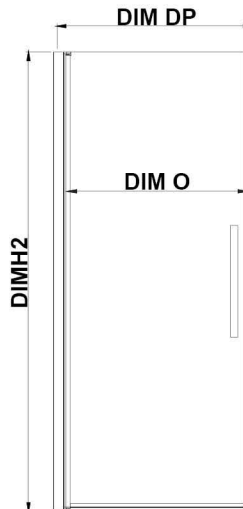

# OVE DECORS ENDLESS PASADENA

31 3/8 TO 32 3/16 IN. W X 72 IN. H CORNER FRAMELESS PIVOT SHOWER  
DOOR IN CHROME

## CONFIGURATION DIMENSIONS

<b>DIM W*</b>	Min. 31 3/8 in	<b>DIM SP</b>	29 in
	Max. 32 3/16 in	<b>DIM DP</b>	29 in
<b>DIM D*</b>	30 1/2 in	<b>DIM H2</b>	72 in
<b>DIM H</b>	72 in	<b>DIM O</b>	29 1/4 in

Please note: \*Measurements for glass panel only, excludes shower base. OVE Decors reserves the right to update or modify the picture without prior notice for the purpose of product improvement, updated dimensions, and customer satisfaction.