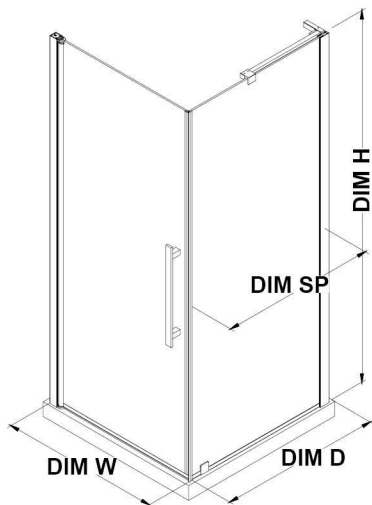

# OVE DECORS ENDLESS PASADENA

31 3/8 TO 32 3/16 IN. W X 72 IN. H CORNER FRAMELESS PIVOT SHOWER  
DOOR IN CHROME

## CONFIGURATION DIMENSIONS

<b>DIM W*</b>	Min. 31 3/8 in	<b>DIM SP</b>	29 in
	Max. 32 3/16 in	<b>DIM DP</b>	29 in
<b>DIM D*</b>	30 1/2 in	<b>DIM H2</b>	72 in
<b>DIM H</b>	72 in	<b>DIM O</b>	29 1/4 in

Please note: \*Measurements for glass panel only, excludes shower base. OVE Decors reserves the right to update or modify the picture without prior notice for the purpose of product improvement, updated dimensions, and customer satisfaction.