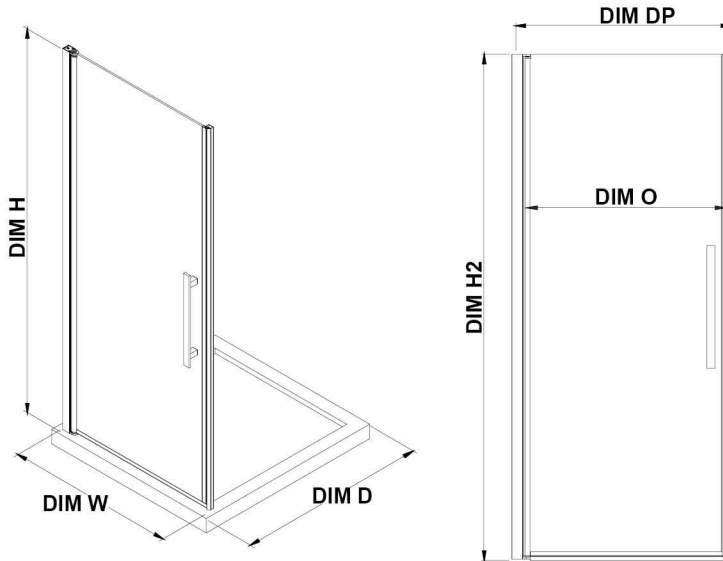

PA0600100

OVE DECORS ENDLESS PASADENA

31 5/8 TO 33 IN. W X 72 IN. H ALCOVE FRAMELESS PIVOT SHOWER
DOOR IN CHROME

CONFIGURATION DIMENSIONS

DIM W* Min. 31 5/8 in

Max. 33 in

DIM D* 1 5/16 in

DIM H 72 in

DIM DP 29 in

DIM H2 72 in

DIM O 29 in

Please note: *Measurements for glass panel only, excludes shower base. OVE Decors reserves the right to update or modify the picture without prior notice for the purpose of product improvement, updated dimensions, and customer satisfaction.