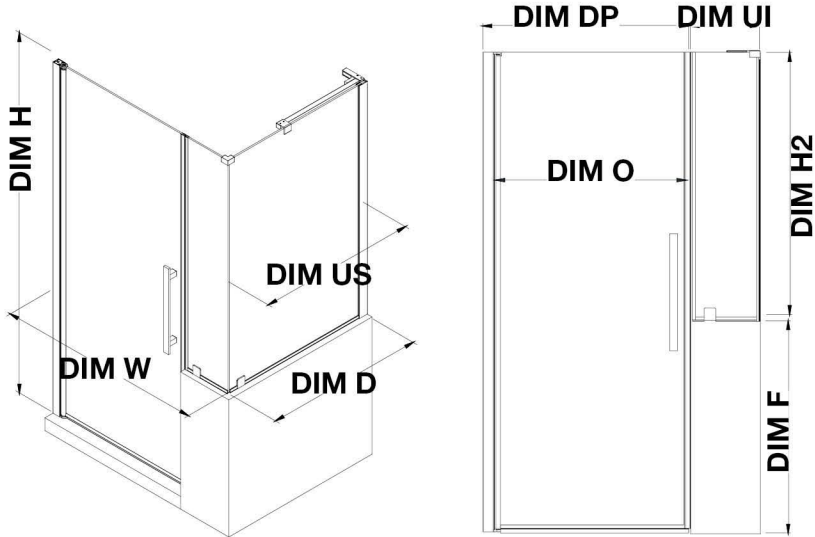

# OVE DECORS ENDLESS PASADENA

64 1/2 IN. W X 72 IN. H BUTTRESS CORNER FRAMELESS PIVOT SHOWER  
DOOR IN CHROME WITH SHELVES

## CONFIGURATION DIMENSIONS

<b>DIM W*</b> Min. 63 3/4 in	<b>DIM US</b> 30 in	<b>DIM O</b> 25 13/16 in
Max. 64 1/2 in	<b>DIM DP</b> 25 in	<b>DIM F</b> 38 in
<b>DIM D*</b> 30 13/16 in	<b>DIM UI</b> 36 in	
<b>DIM H</b> 72 in	<b>DIM H2</b> 34 in	

Please note: \*Measurements for glass panel only, excludes shower base. OVE Decors reserves the right to update or modify the picture without prior notice for the purpose of product improvement, updated dimensions, and customer satisfaction.