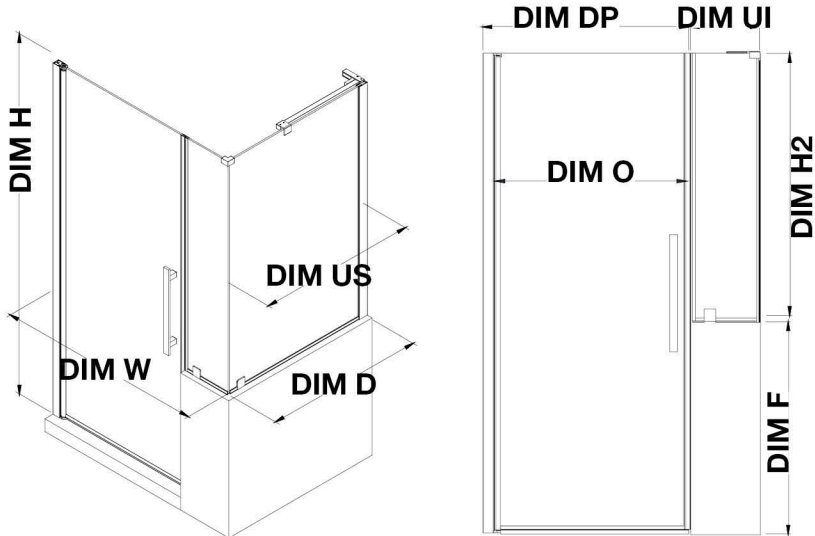

PA05B4100

OVE DECORS ENDLESS PASADENA

64 1/2 IN. W X 72 IN. H BUTTRESS CORNER FRAMELESS PIVOT SHOWER
DOOR IN CHROME

CONFIGURATION DIMENSIONS

DIM W* Min. 63 3/4 in	DIM US 30 in	DIM O 25 13/16 in
Max. 64 1/2 in	DIM DP 25 in	DIM F 38 in
DIM D* 30 13/16 in	DIM UI 36 in	
DIM H 72 in	DIM H2 34 in	

Please note: *Measurements for glass panel only, excludes shower base. OVE Decors reserves the right to update or modify the picture without prior notice for the purpose of product improvement, updated dimensions, and customer satisfaction.