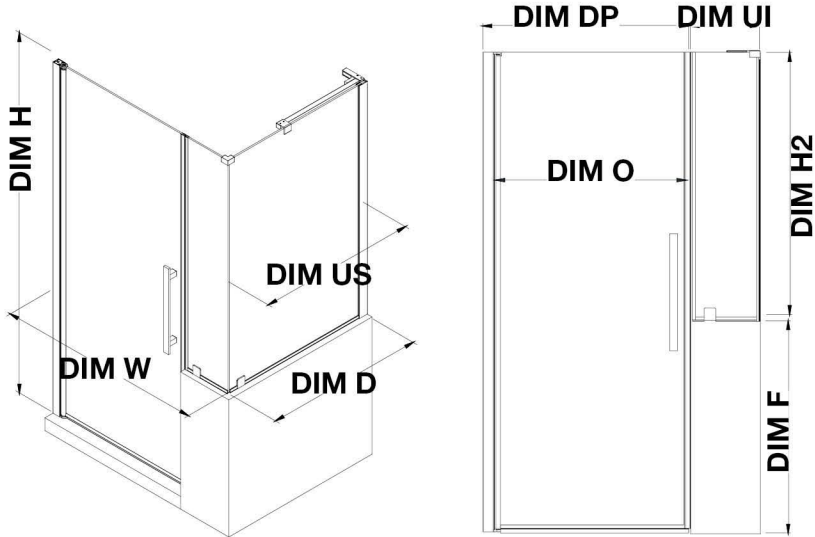

# OVE DECORS ENDLESS PASADENA

58 9/16 IN. W X 72 IN. H BUTTRESS CORNER FRAMELESS PIVOT  
SHOWER DOOR IN CHROME

## CONFIGURATION DIMENSIONS

<b>DIM W*</b> Min. 57 3/4 in	<b>DIM US</b> 36 in	<b>DIM O</b> 25 13/16 in
Max. 58 9/16 in	<b>DIM DP</b> 25 in	<b>DIM F</b> 38 in
<b>DIM D*</b> 36 13/16 in	<b>DIM UI</b> 30 in	
<b>DIM H</b> 72 in	<b>DIM H2</b> 34 in	

Please note: \*Measurements for glass panel only, excludes shower base. OVE Decors reserves the right to update or modify the picture without prior notice for the purpose of product improvement, updated dimensions, and customer satisfaction.