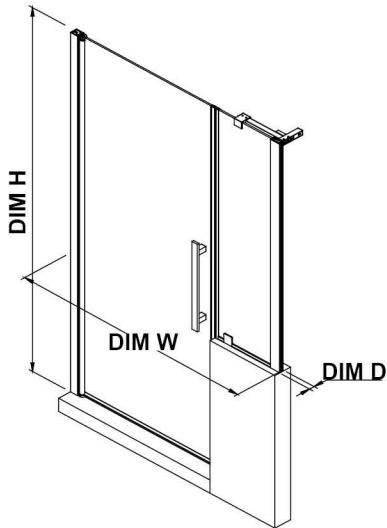

PA05A0100

OVE DECORS ENDLESS PASADENA

57 13/16 TO 59 13/16 IN. W X 72 IN. H BUTTRESS ALCOVE FRAMELESS
PIVOT SHOWER DOOR IN CHROME

CONFIGURATION DIMENSIONS

DIM W* Min. 57 13/16 in	DIM DP 25 in	DIM F 38 in
Max. 59 13/16 in	DIM UI 30 in	
DIM D* 1 5/16 in	DIM O 25 13/16 in	
DIM H 72 in	DIM H2 34 in	

Please note: *Measurements for glass panel only, excludes shower base. OVE Decors reserves the right to update or modify the picture without prior notice for the purpose of product improvement, updated dimensions, and customer satisfaction.