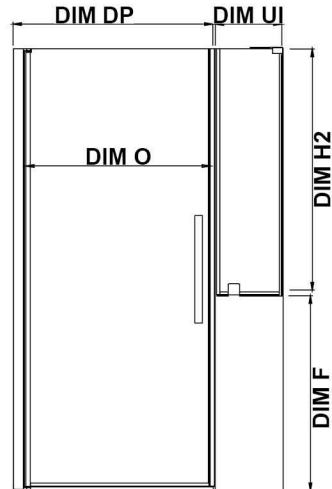

PA05A0100

OVE DECORS ENDLESS PASADENA

57 13/16 TO 59 13/16 IN. W X 72 IN. H BUTTRESS ALCOVE FRAMELESS
PIVOT SHOWER DOOR IN CHROME

CONFIGURATION DIMENSIONS

DIM W* Min. 57 13/16 in	DIM DP 25 in	DIM F 38 in
Max. 59 13/16 in	DIM UI 30 in	
DIM D* 1 5/16 in	DIM O 25 13/16 in	
DIM H 72 in	DIM H2 34 in	

Please note: *Measurements for glass panel only, excludes shower base. OVE Decors reserves the right to update or modify the picture without prior notice for the purpose of product improvement, updated dimensions, and customer satisfaction.