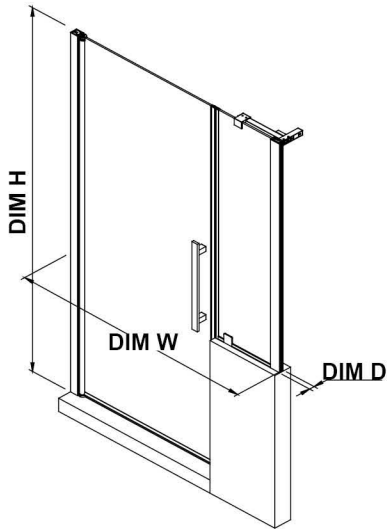

PA0590100

OVE DECORS ENDLESS PASADENA

51 7/8 TO 53 13/16 IN. W X 72 IN. H BUTTRESS ALCOVE FRAMELESS PIVOT SHOWER DOOR IN CHROME

CONFIGURATION DIMENSIONS

DIM W* Min. 51 7/8 in

Max. 53 13/16 in

DIM D* 1 5/16 in

DIM H 72 in

DIM DP 25 in

DIM UI 24 in

DIM O 25 13/16 in

DIM H2 34 in

DIM F 38 in

Please note: *Measurements for glass panel only, excludes shower base. OVE Decors reserves the right to update or modify the picture without prior notice for the purpose of product improvement, updated dimensions, and customer satisfaction.