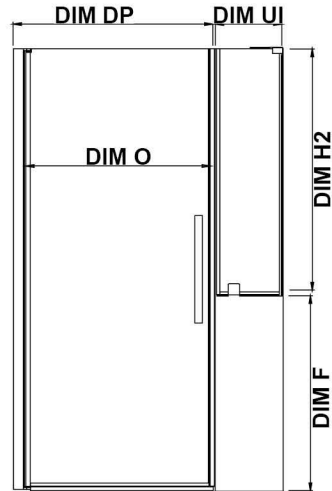

PA0590100

OVE DECORS ENDLESS PASADENA

51 7/8 TO 53 13/16 IN. W X 72 IN. H BUTTRESS ALCOVE FRAMELESS PIVOT SHOWER DOOR IN CHROME

CONFIGURATION DIMENSIONS

DIM W* Min. 51 7/8 in

Max. 53 13/16 in

DIM D* 1 5/16 in

DIM H 72 in

DIM DP 25 in

DIM UI 24 in

DIM O 25 13/16 in

DIM H2 34 in

DIM F 38 in

Please note: *Measurements for glass panel only, excludes shower base. OVE Decors reserves the right to update or modify the picture without prior notice for the purpose of product improvement, updated dimensions, and customer satisfaction.