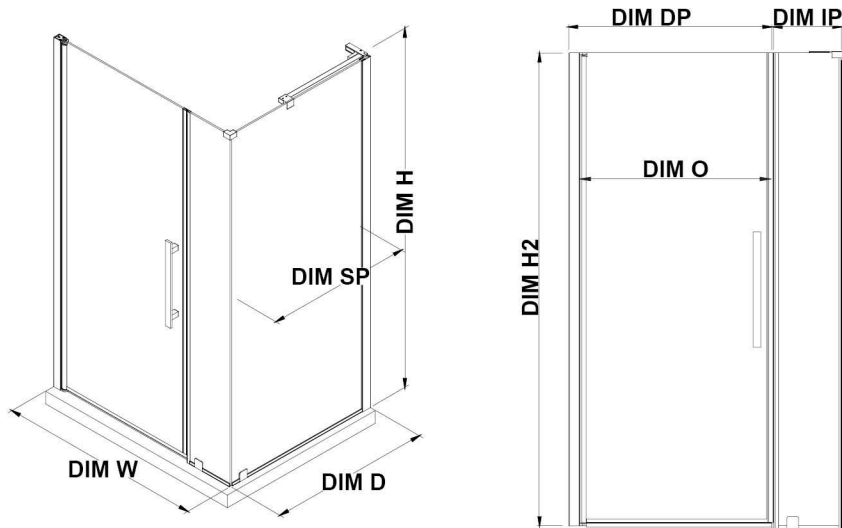

PA0583101

OVE DECORS ENDLESS PASADENA

61 TO 61 3/4 IN. W X 72 IN. H CORNER FRAMELESS PIVOT SHOWER
DOOR IN CHROME WITH SHELVES

CONFIGURATION DIMENSIONS

DIM W* Min. 61 in

Max. 61 3/4 in

DIM D* 34 1/2 in

DIM H 72 in

DIM SP 33 in

DIM DP 25 in

DIM IP 33 in

DIM H2 72 in

DIM O 25 13/16 in

Reversible Door

Please note: *Measurements for glass panel only, excludes shower base. OVE Decors reserves the right to update or modify the picture without prior notice for the purpose of product improvement, updated dimensions, and customer satisfaction.