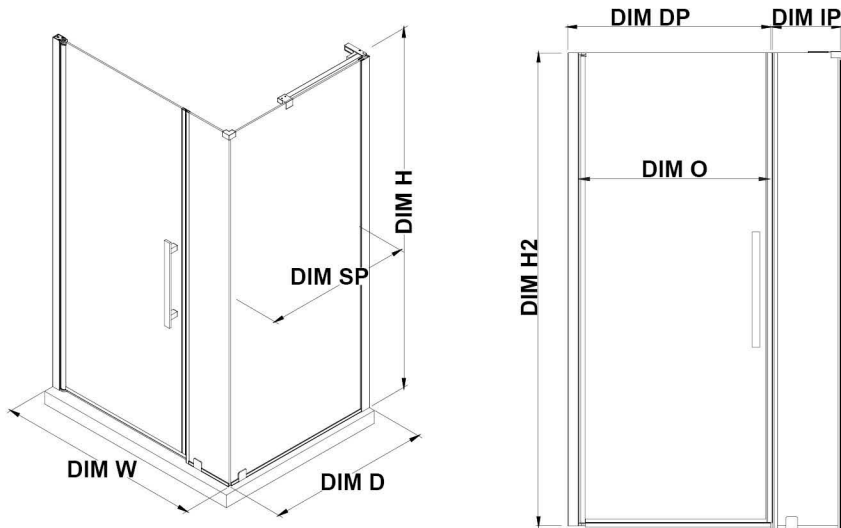

# OVE DECORS ENDLESS PASADENA

59 TO 59 13/16 IN. W X 72 IN. H CORNER FRAMELESS PIVOT SHOWER  
DOOR IN CHROME WITH SHELVES

## CONFIGURATION DIMENSIONS

**DIM W\*** Min. 59 in

**DIM SP** 33 in

**DIM O** 25 13/16 in

Max. 59 13/16 in **DIM DP** 25 in

**DIM D\*** 34 1/2 in

**DIM IP** 31 in

**DIM H** 72 in

**DIM H2** 72 in

Please note: \*Measurements for glass panel only, excludes shower base. OVE Decors reserves the right to update or modify the picture without prior notice for the purpose of product improvement, updated dimensions, and customer satisfaction.