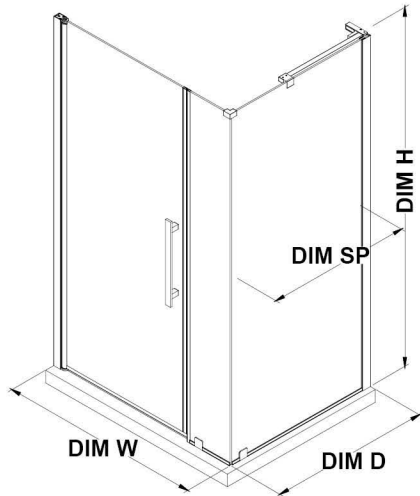

PA0572101

OVE DECORS ENDLESS PASADENA

59 TO 59 13/16 IN. W X 72 IN. H CORNER FRAMELESS PIVOT SHOWER
DOOR IN CHROME WITH SHELVES

CONFIGURATION DIMENSIONS

DIM W* Min. 59 in

Max. 59 13/16 in

DIM D* 32 1/2 in

DIM H 72 in

DIM SP 31 in

DIM DP 25 in

DIM IP 31 in

DIM H2 72 in

DIM O 25 13/16 in

Please note: *Measurements for glass panel only, excludes shower base. OVE Decors reserves the right to update or modify the picture without prior notice for the purpose of product improvement, updated dimensions, and customer satisfaction.