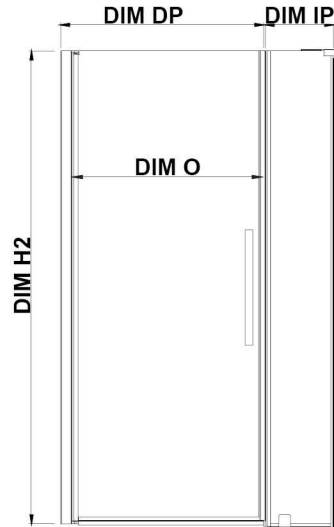

PA0572101

OVE DECORS ENDLESS PASADENA

59 TO 59 13/16 IN. W X 72 IN. H CORNER FRAMELESS PIVOT SHOWER
DOOR IN CHROME WITH SHELVES

CONFIGURATION DIMENSIONS

DIM W* Min. 59 in

Max. 59 13/16 in

DIM D* 32 1/2 in

DIM H 72 in

DIM SP 31 in

DIM DP 25 in

DIM IP 31 in

DIM H2 72 in

DIM O 25 13/16 in

Please note: *Measurements for glass panel only, excludes shower base. OVE Decors reserves the right to update or modify the picture without prior notice for the purpose of product improvement, updated dimensions, and customer satisfaction.