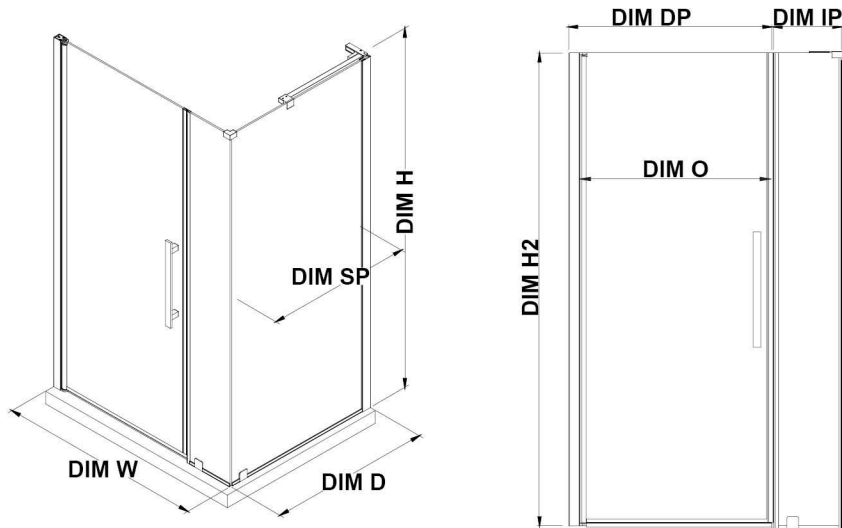

PA0572100

OVE DECORS ENDLESS PASADENA

59 TO 59 13/16 IN. W X 72 IN. H CORNER FRAMELESS PIVOT SHOWER
DOOR IN CHROME

CONFIGURATION DIMENSIONS

DIM W* Min. 59 in

Max. 59 13/16 in

DIM D* 32 1/2 in

DIM H 72 in

DIM SP 31 in

DIM DP 25 in

DIM IP 31 in

DIM H2 72 in

DIM O 25 13/16 in

Reversible Door

Please note: *Measurements for glass panel only, excludes shower base. OVE Decors reserves the right to update or modify the picture without prior notice for the purpose of product improvement, updated dimensions, and customer satisfaction.