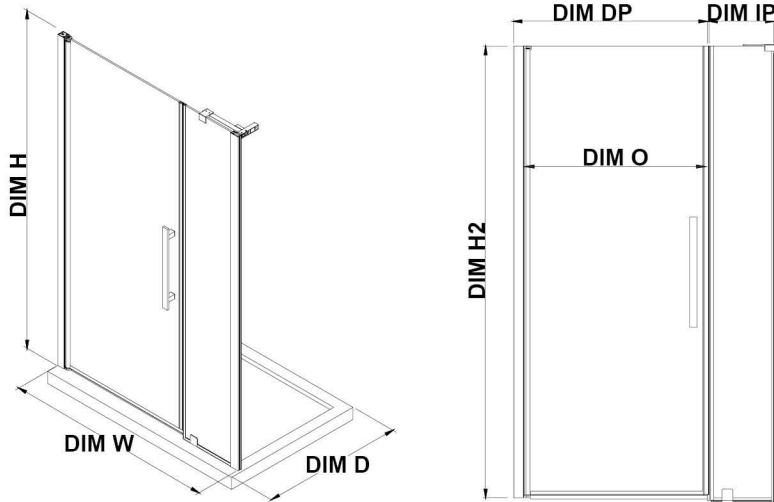

PA0570100

OVE DECORS ENDLESS PASADENA

59 1/16 TO 61 1/16 IN. W X 72 IN. H ALCOVE FRAMELESS PIVOT SHOWER
DOOR IN CHROME

CONFIGURATION DIMENSIONS

DIM W*	Min. 59 1/16 in	DIM DP	25 in
	Max. 61 1/16 in	DIM IP	31 in
DIM D*	1 5/16 in	DIM H2	72 in
DIM H	72 in	DIM O	25 13/16 in

Please note: *Measurements for glass panel only, excludes shower base. OVE Decors reserves the right to update or modify the picture without prior notice for the purpose of product improvement, updated dimensions, and customer satisfaction.