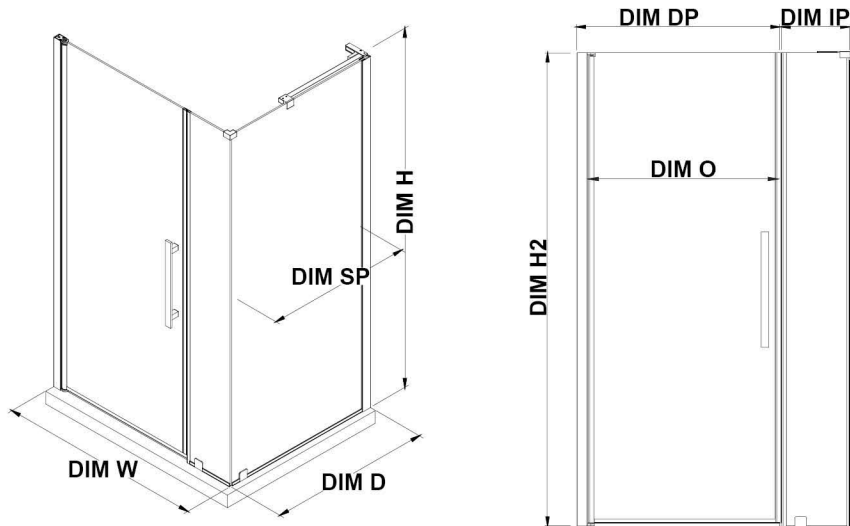

PA0563140

OVE DECORS ENDLESS PASADENA

60 IN. W X 74 3/4 IN. H CORNER FRAMELESS PIVOT SHOWER DOOR IN CHROME WITH BASE

CONFIGURATION DIMENSIONS

DIM W* Min. 57 in

Max. 57 13/16 in

DIM D* 36 in

DIM H 74 3/4 in

DIM SP 33 in

DIM DP 25 in

DIM IP 29 in

DIM H2 72 in

DIM O 25 13/16 in

Shower Base DIM

60x36x2 3/4 in.

Reversible Door

Please note: *Measurements for glass panel only, excludes shower base. OVE Decors reserves the right to update or modify the picture without prior notice for the purpose of product improvement, updated dimensions, and customer satisfaction.